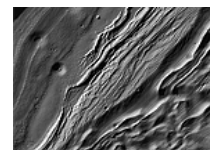

NEW MARTIAN VIEWS FROM ORBITING CAMERA SHOW DIVERSITY

May 6, 2010
News & Features

New images from more than 750 recent observations of