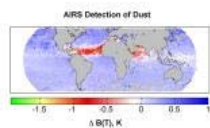

PIA09941:
AIRS-Retrieved Global Tropospheric Methane for August 2005
Full Resolution: [TIFF](#) (99.99 MB) [JPEG](#) (1.271 MB)

☐ 2007-07-24 Earth Earth Observing System (EOS) Atmospheric Infrared Sounder (AIRS) 2102x1276x3

PIA09940:
AIRS Detection of Dust: Global Map for July 2003
Full Resolution: [TIFF](#) (8.057 MB) [JPEG](#) (214.1 kB)