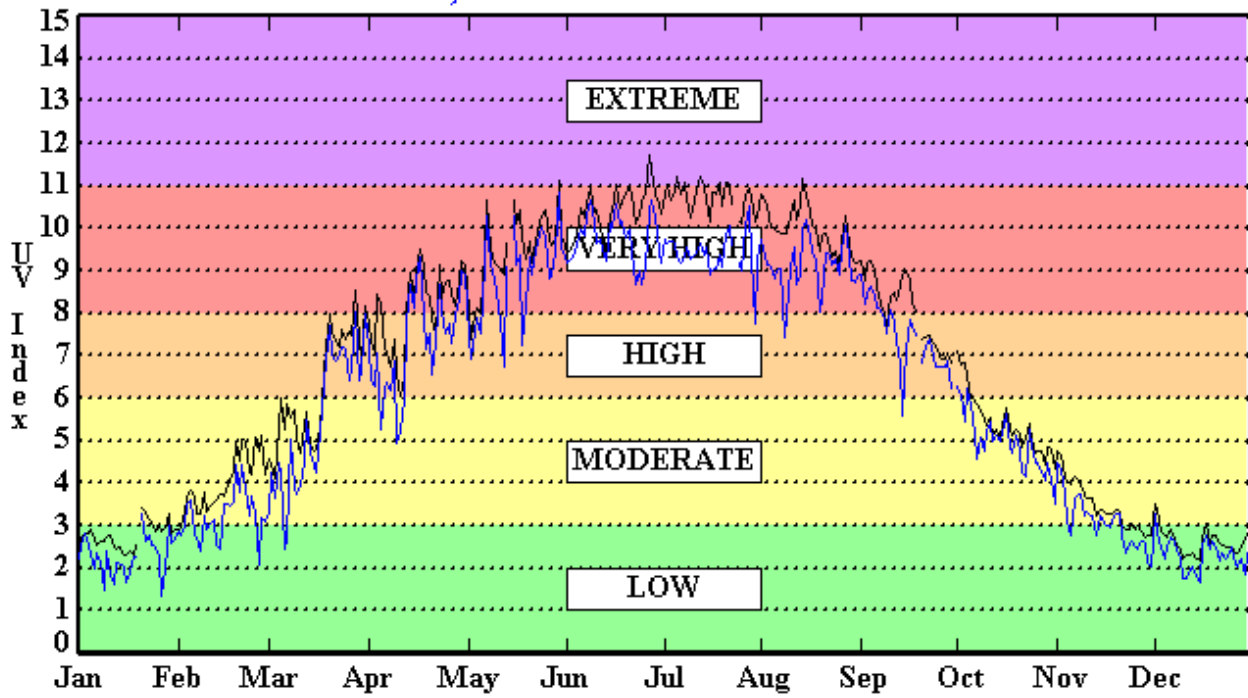

Daily UV Index Phoenix, AZ 2001

Number of Days in Each Exposure Category

Clear Sky UV Index

Extreme = 13
 Very High = 143
 High = 43
 Moderate = 98
 Low = 64

UV Index Forecast

Extreme = 0
 Very High = 128
 High = 64
 Moderate = 86
 Low = 83