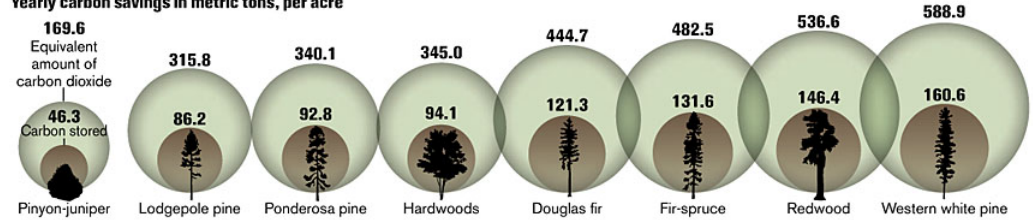

Use steroids. Get caught. Be labeled.
don't be an * [Learn more >](#)

SFGate.com

Quick Search

[HOME](#) • [NEWS](#) • [SPORTS](#) • [BUSINESS](#) • [ENTERTAINMENT](#) • [FOOD](#) • [LIVING](#) • [TRAVEL](#)

[CLASSIFIEDS](#) • [JOBS](#) • [HOMES](#) • [CARS](#)

[« Back to Article](#)

[Buy Photos](#) | [Photo Gallery Home](#)

[« PREVIOUS](#) [NEXT »](#)

Forests break green ground by selling offsets

Carbon counts (John Blanchard / The Chronicle)

Carbon counts

Forests store varying amounts of carbon, based upon the size, type, density and growth rate of their trees. Here's how much carbon is stored, on average, in one acre of different kinds of privately owned California forests:

Yearly carbon savings in metric tons, per acre

A metric ton equals 1,000 kilograms, or 2,205 pounds. One metric ton of CO₂ is the amount that would be emitted by using 114 gallons of gasoline.

Sources: *Journal of Forestry*, EPA

JOHN BLANCHARD / The Chronicle

[« PREVIOUS](#) [NEXT »](#)

Ads by Yahoo!

Audi S5 News Articles

Free Stories from S5 Experts Spy Photos, Videos, Breaking News.
(www.InsideLine.com)

2008 Diet Of The Year:

Finally, A Diet That Really Works! Seen On CNN, NBC, CBS & Fox News.
(www.Wu-YISource.com)

Free Real Estate Articles

Learn to invest in real estate.
(www.sub2deals.com)