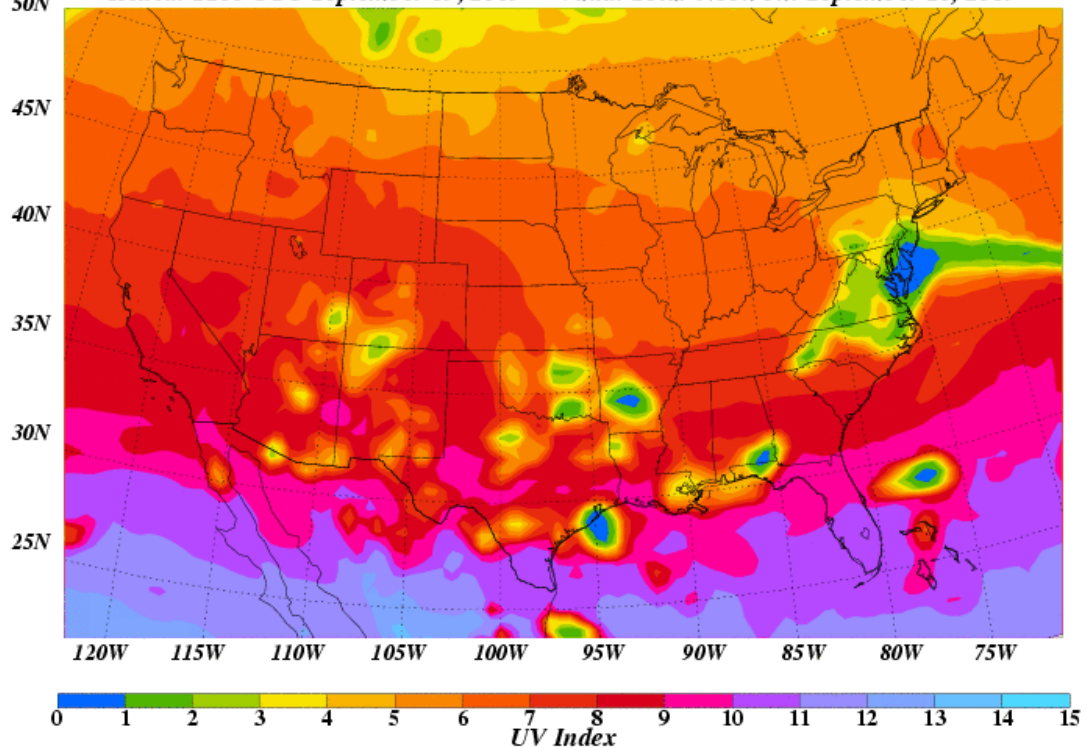

- [UV Index](#)
- [UV Index Scale](#)
- [How UV Index is Calculated](#)
- [UV Alert](#)
- [Health Effects of Overexposure](#)
- [UV Index Resources](#)

UV Index

[Four-day forecast map](#) | [Lookup your index](#) | [Related links](#)

The ozone layer shields the Earth from harmful UV radiation. Ozone depletion, as well as seasonal and weather variations, cause different amounts of UV radiation to reach the Earth at any given time. Developed by the National Weather Service (NWS) and EPA, the UV Index predicts the next day's ultraviolet radiation levels on a 1-11+ scale, helping people determine appropriate sun-protective behaviors. EPA will issue a [UV Alert](#) when the level of solar UV radiation is predicted to be unusually high, and consequently the risk of overexposure is greater.

UV Index Forecast Map

The forecast map shows contour lines of predicted UV Index values during the [solar noon](#) hour. The map is created daily from National Weather Service forecast data. **Click the buttons for Day 2, Day 3, or Day 4 to see the UV Index forecast for following days.** You may notice a brief delay as each map loads. (To find the time of solar noon at your location, use the [sunrise-sunset-solar noon calculator](#) at the NOAA Web site.)

- [DAY 1](#)
- [DAY 2](#)
- [DAY 3](#)
- [DAY 4](#)

UV INDEX FORECAST

Issued: 1200 UTC September 09, 2009 - Valid: Solar Noon on: September 10, 2009

Find Today's UV Index For Your City/Town

The UV Index is [calculated](#) daily. Enter your ZIP Code or city and state below for today's UV Index in your area. If a [UV Alert](#) is in effect for your area, that information is included with the UV Index.

ZIP Code:

OR