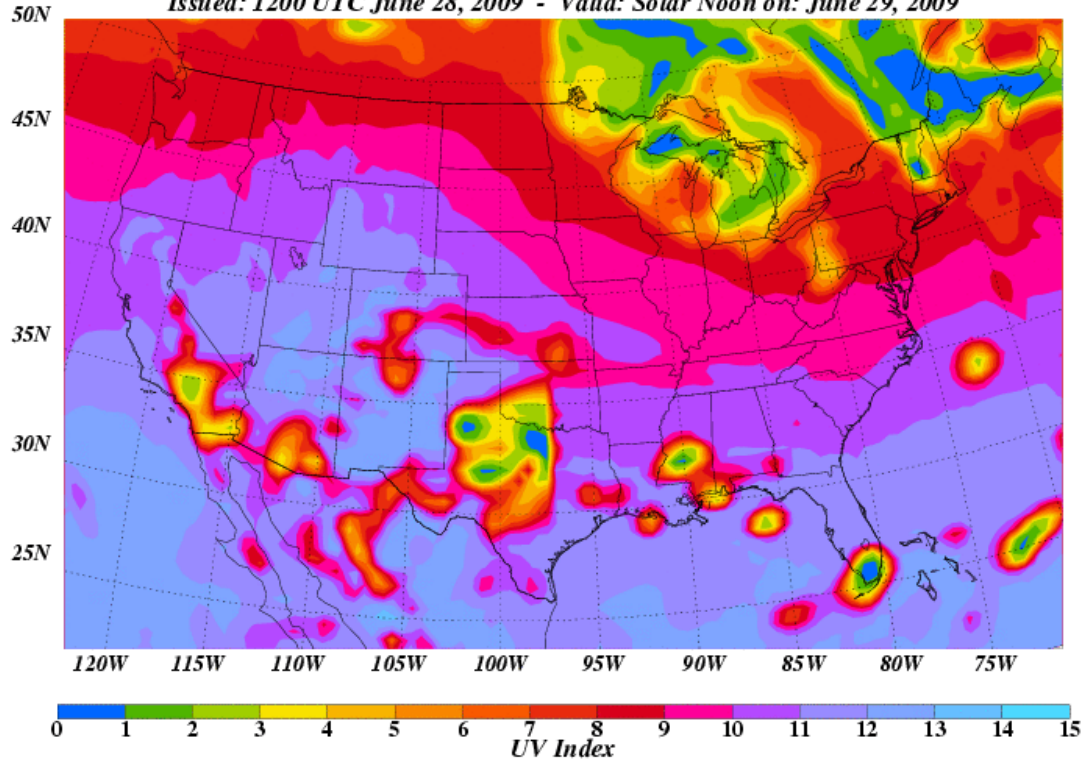

- [UV Index](#)
- [UV Index Scale](#)
- [How UV Index is Calculated](#)
- [UV Alert](#)
- [Health Effects of Overexposure](#)
- [UV Index Resources](#)

UV Index

[Four-day forecast map](#) | [Lookup your index](#) | [Related links](#)

The ozone layer shields the Earth from harmful UV radiation. Ozone depletion, as well as seasonal and weather variations, cause different amounts of UV radiation to reach the Earth at any given time. Developed by the National Weather Service (NWS) and EPA, the UV Index predicts the next day's ultraviolet radiation levels on a 1-11+ scale, helping people determine appropriate sun-protective behaviors. EPA will issue a [UV Alert](#) when the level of solar UV radiation is predicted to be unusually high, and consequently the risk of overexposure is greater.

UV Index Forecast Map

The forecast map shows contour lines of predicted UV Index values during the [solar noon](#) hour. The map is created daily from National Weather Service forecast data. **Click the buttons for Day 2, Day 3, or Day 4 to see the UV Index forecast for following days.** You may notice a brief delay as each map loads. (To find the time of solar noon at your location, use the [sunrise-sunset-solar noon calculator](#) at the NOAA Web site.)

- [DAY 1](#)
- [DAY 2](#)
- [DAY 3](#)
- [DAY 4](#)

UV INDEX FORECAST

Issued: 1200 UTC June 28, 2009 - Valid: Solar Noon on: June 29, 2009

Find Today's UV Index For Your City/Town

The UV Index is [calculated](#) daily. Enter your ZIP Code or city and state below for today's UV Index in your area. If a [UV Alert](#) is in effect for your area, that information is included with the UV Index.

ZIP Code:

OR