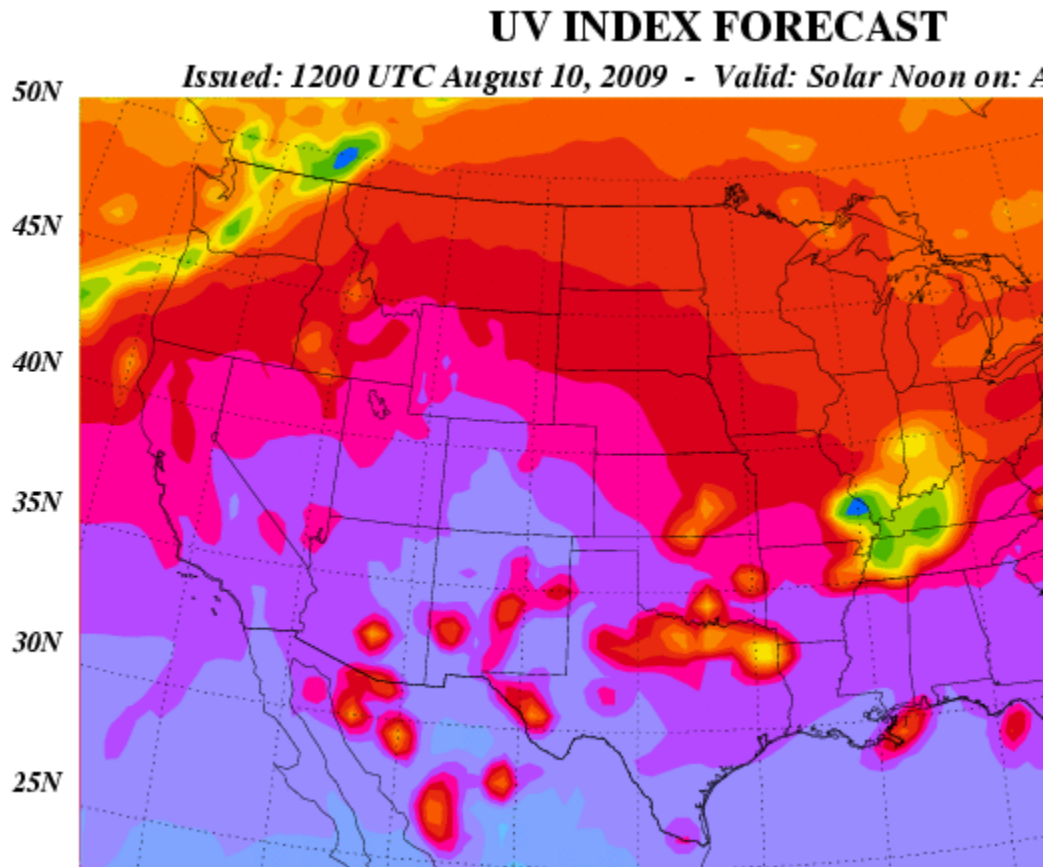

U.S. ENVIRONMENTAL PROTECTION AGENCY

SunWise Program

[Contact Us](#) | [Print Version](#) Search: [GO](#)

[EPA Home](#) > [Air](#) > [SunWise](#) > UV Index

- [SunWise Home](#)
- [Basic Information](#)
- [Newsroom](#)
- [Awards](#)
- [Schools](#)
- [Kids](#)
- [Communities](#)
- [UV Index](#)
- [Action Steps](#)
- [Don't Fry Day](#)
- [Recognition Program](#)
- [Publications](#)
- [Related Links](#)
- [Frequent Questions](#)
- [Glossary](#)
- [Site Map](#)
- [En Español](#)

- [UV Index](#)
- [UV Index Scale](#)
- [How UV Index is Calculated](#)
- [UV Alert](#)
- [Health Effects of Overexposure](#)
- [UV Index Resources](#)

UV Index

[Four-day forecast map](#) | [Lookup your index](#) | [Related links](#)

The ozone layer shields the Earth from harmful UV radiation. Ozone depletion, as well as variations, cause different amounts of UV radiation to reach the Earth at any given time. [National Weather Service (NWS) and EPA, the UV Index predicts the next day's ultraviolet radiatic helping people determine appropriate sun-protective behaviors. EPA will issue a [UV Alert](#) radiation is predicted to be unusually high, and consequently the risk of overexposure is c

UV Index Forecast Map

The forecast map shows contour lines of predicted UV Index values during the [solar noon](#) from National Weather Service forecast data. **Click the buttons for Day 2, Day 3, or Day 4 forecast for following days.** You may notice a brief delay as each map loads. (To find th location, use the [sunrise-sunset-solar noon calculator](#) at the NOAA Web site.)

- [DAY 1](#)
- [DAY 2](#)
- [DAY 3](#)
- [DAY 4](#)