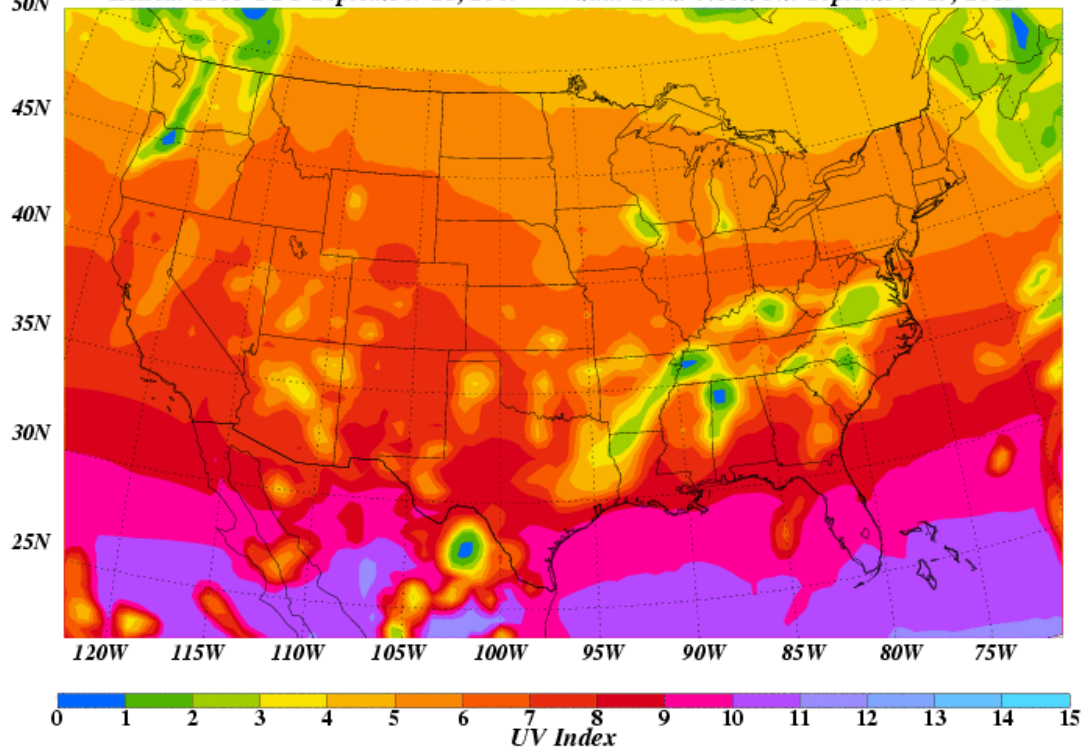

- [UV Index](#)
- [UV Index Scale](#)
- [How UV Index is Calculated](#)
- [UV Alert](#)
- [Health Effects of Overexposure](#)
- [UV Index Resources](#)

UV Index

[Four-day forecast map](#) | [Lookup your index](#) | [Related links](#)

The ozone layer shields the Earth from harmful UV radiation. Ozone depletion, as well as seasonal and weather variations, cause different amounts of UV radiation to reach the Earth at any given time. Developed by the National Weather Service (NWS) and EPA, the UV Index predicts the next day's ultraviolet radiation levels on a 1-11+ scale, helping people determine appropriate sun-protective behaviors. EPA will issue a [UV Alert](#) when the level of solar UV radiation is predicted to be unusually high, and consequently the risk of overexposure is greater.

UV Index Forecast Map

The forecast map shows contour lines of predicted UV Index values during the [solar noon](#) hour. The map is created daily from National Weather Service forecast data. **Click the buttons for Day 2, Day 3, or Day 4 to see the UV Index forecast for following days.** You may notice a brief delay as each map loads. (To find the time of solar noon at your location, use the [sunrise-sunset-solar noon calculator](#) at the NOAA Web site.)

- [DAY 1](#)
- [DAY 2](#)
- [DAY 3](#)
- [DAY 4](#)

UV INDEX FORECAST

Issued: 1200 UTC September 18, 2009 - Valid: Solar Noon on: September 19, 2009

Find Today's UV Index For Your City/Town

The UV Index is [calculated](#) daily. Enter your ZIP Code or city and state below for today's UV Index in your area. If a [UV Alert](#) is in effect for your area, that information is included with the UV Index.

ZIP Code:

OR