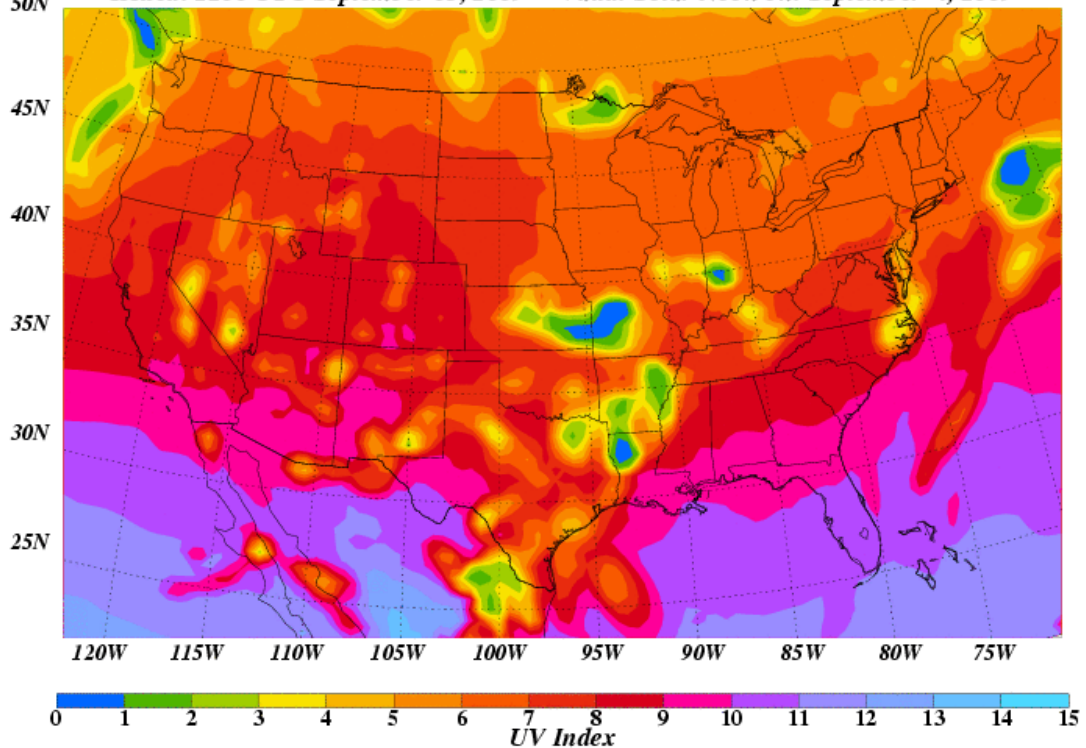

- [UV Index](#)
- [UV Index Scale](#)
- [How UV Index is Calculated](#)
- [UV Alert](#)
- [Health Effects of Overexposure](#)
- [UV Index Resources](#)

UV Index

[Four-day forecast map](#) | [Lookup your index](#) | [Related links](#)

The ozone layer shields the Earth from harmful UV radiation. Ozone depletion, as well as seasonal and weather variations, cause different amounts of UV radiation to reach the Earth at any given time. Developed by the National Weather Service (NWS) and EPA, the UV Index predicts the next day's ultraviolet radiation levels on a 1-11+ scale, helping people determine appropriate sun-protective behaviors. EPA will issue a [UV Alert](#) when the level of solar UV radiation is predicted to be unusually high, and consequently the risk of overexposure is greater.

UV Index Forecast Map

The forecast map shows contour lines of predicted UV Index values during the [solar noon](#) hour. The map is created daily from National Weather Service forecast data. **Click the buttons for Day 2, Day 3, or Day 4 to see the UV Index forecast for following days.** You may notice a brief delay as each map loads. (To find the time of solar noon at your location, use the [sunrise-sunset-solar noon calculator](#) at the NOAA Web site.)

- [DAY 1](#)
- [DAY 2](#)
- [DAY 3](#)
- [DAY 4](#)

UV INDEX FORECAST

Issued: 1200 UTC September 03, 2009 - Valid: Solar Noon on: September 4, 2009

Find Today's UV Index For Your City/Town

The UV Index is [calculated](#) daily. Enter your ZIP Code or city and state below for today's UV Index in your area. If a [UV Alert](#) is in effect for your area, that information is included with the UV Index.

ZIP Code:

OR