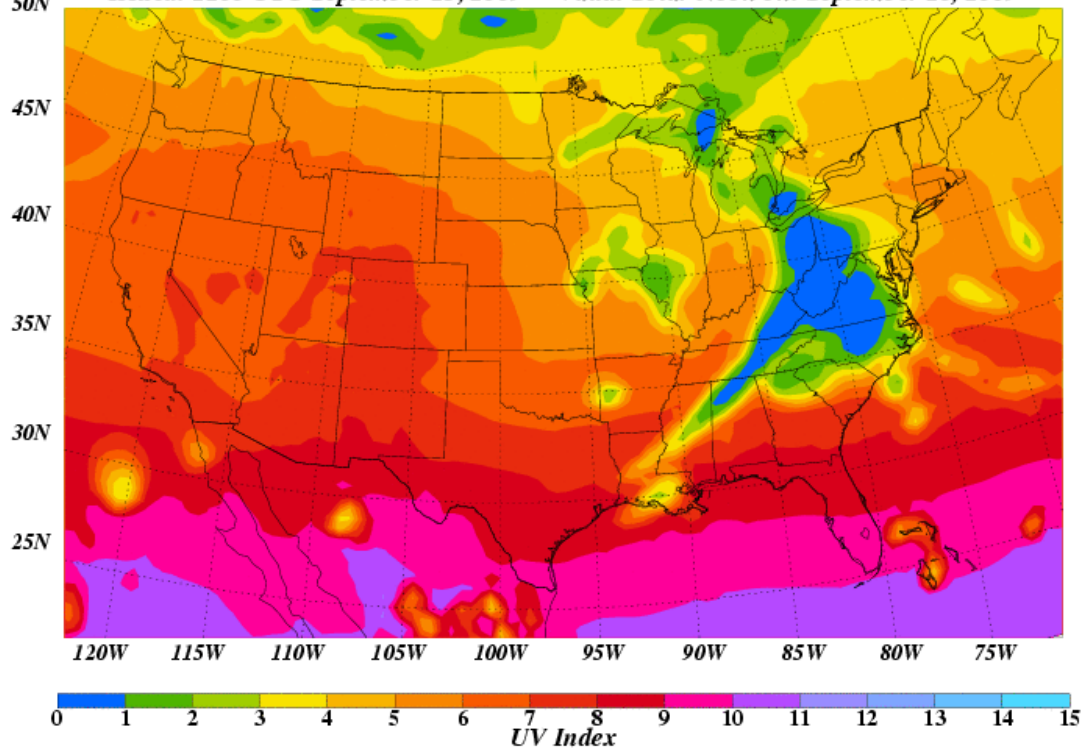

- [UV Index](#)
- [UV Index Scale](#)
- [How UV Index is Calculated](#)
- [UV Alert](#)
- [Health Effects of Overexposure](#)
- [UV Index Resources](#)

UV Index

[Four-day forecast map](#) | [Lookup your index](#) | [Related links](#)

The ozone layer shields the Earth from harmful UV radiation. Ozone depletion, as well as seasonal and weather variations, cause different amounts of UV radiation to reach the Earth at any given time. Developed by the National Weather Service (NWS) and EPA, the UV Index predicts the next day's ultraviolet radiation levels on a 1-11+ scale, helping people determine appropriate sun-protective behaviors. EPA will issue a [UV Alert](#) when the level of solar UV radiation is predicted to be unusually high, and consequently the risk of overexposure is greater.

UV Index Forecast Map

The forecast map shows contour lines of predicted UV Index values during the [solar noon](#) hour. The map is created daily from National Weather Service forecast data. **Click the buttons for Day 2, Day 3, or Day 4 to see the UV Index forecast for following days.** You may notice a brief delay as each map loads. (To find the time of solar noon at your location, use the [sunrise-sunset-solar noon calculator](#) at the NOAA Web site.)

- [DAY 1](#)
- [DAY 2](#)
- [DAY 3](#)
- [DAY 4](#)

UV INDEX FORECAST

Issued: 1200 UTC September 25, 2009 - Valid: Solar Noon on: September 26, 2009

Find Today's UV Index For Your City/Town

The UV Index is [calculated](#) daily. Enter your ZIP Code or city and state below for today's UV Index in your area. If a [UV Alert](#) is in effect for your area, that information is included with the UV Index.

ZIP Code:

OR