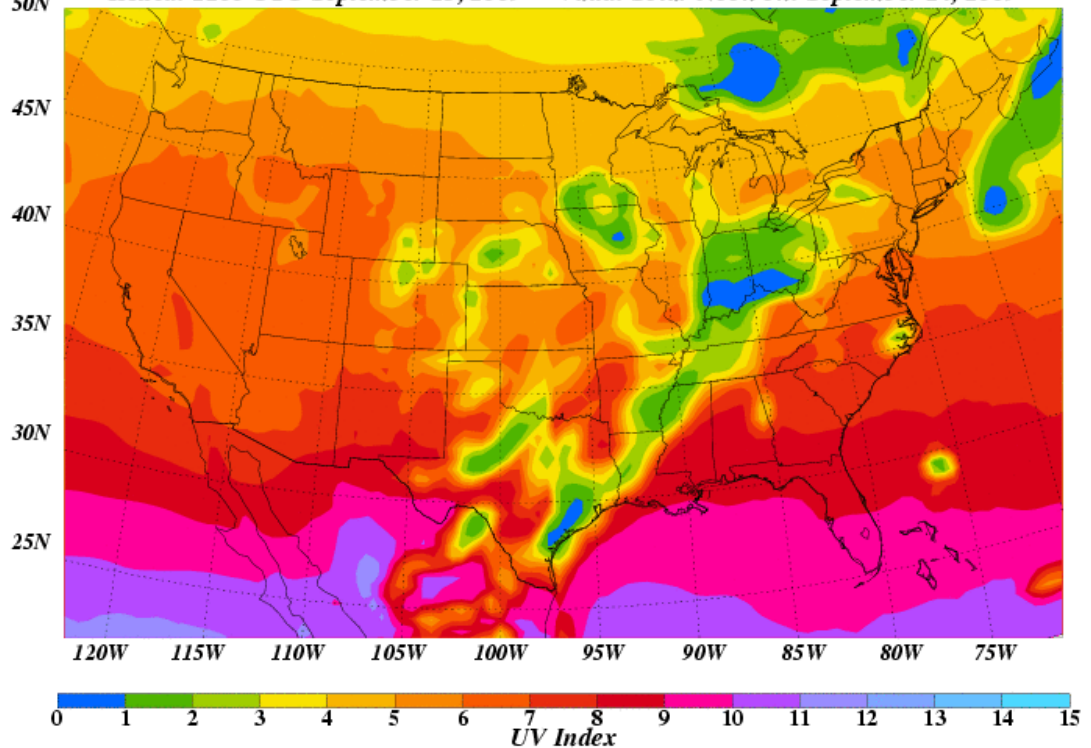

- [UV Index](#)
- [UV Index Scale](#)
- [How UV Index is Calculated](#)
- [UV Alert](#)
- [Health Effects of Overexposure](#)
- [UV Index Resources](#)

UV Index

[Four-day forecast map](#) | [Lookup your index](#) | [Related links](#)

The ozone layer shields the Earth from harmful UV radiation. Ozone depletion, as well as seasonal and weather variations, cause different amounts of UV radiation to reach the Earth at any given time. Developed by the National Weather Service (NWS) and EPA, the UV Index predicts the next day's ultraviolet radiation levels on a 1-11+ scale, helping people determine appropriate sun-protective behaviors. EPA will issue a [UV Alert](#) when the level of solar UV radiation is predicted to be unusually high, and consequently the risk of overexposure is greater.

UV Index Forecast Map

The forecast map shows contour lines of predicted UV Index values during the [solar noon](#) hour. The map is created daily from National Weather Service forecast data. **Click the buttons for Day 2, Day 3, or Day 4 to see the UV Index forecast for following days.** You may notice a brief delay as each map loads. (To find the time of solar noon at your location, use the [sunrise-sunset-solar noon calculator](#) at the NOAA Web site.)

- [DAY 1](#)
- [DAY 2](#)
- [DAY 3](#)
- [DAY 4](#)

UV INDEX FORECAST

Issued: 1200 UTC September 23, 2009 - Valid: Solar Noon on: September 24, 2009

Find Today's UV Index For Your City/Town

The UV Index is [calculated](#) daily. Enter your ZIP Code or city and state below for today's UV Index in your area. If a [UV Alert](#) is in effect for your area, that information is included with the UV Index.

ZIP Code:

OR