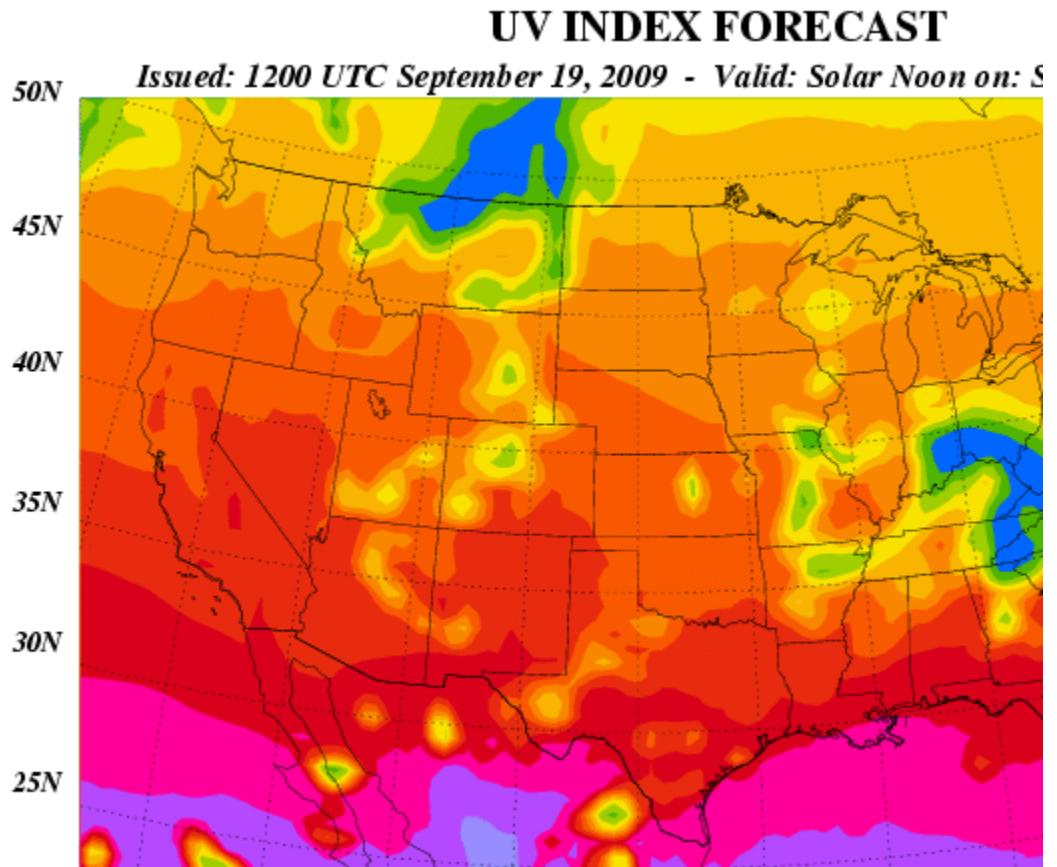

U.S. ENVIRONMENTAL PROTECTION AGENCY

SunWise Program

[Contact Us](#) | [Print Version](#) Search: [GO](#)

[EPA Home](#) > [Air](#) > [SunWise](#) > UV Index

- SunWise Home
- Basic Information
- Newsroom
- Awards
- Schools
- Kids
- Communities
- UV Index
- Action Steps
- *Don't Fry Day*
- Recognition Program
- Publications
- Related Links
- Frequent Questions
- Glossary
- Site Map
- En Español

- [UV Index](#)
- [UV Index Scale](#)
- [How UV Index is Calculated](#)
- [UV Alert](#)
- [Health Effects of Overexposure](#)
- [UV Index Resources](#)

UV Index

[Four-day forecast map](#) | [Lookup your index](#) | [Related links](#)

The ozone layer shields the Earth from harmful UV radiation. Ozone depletion, as well as variations, cause different amounts of UV radiation to reach the Earth at any given time. [National Weather Service (NWS) and EPA, the UV Index predicts the next day's ultraviolet radiatic helping people determine appropriate sun-protective behaviors. EPA will issue a [UV Alert](#) radiation is predicted to be unusually high, and consequently the risk of overexposure is c

UV Index Forecast Map

The forecast map shows contour lines of predicted UV Index values during the [solar noon](#) from National Weather Service forecast data. **Click the buttons for Day 2, Day 3, or Day 4 forecast for following days.** You may notice a brief delay as each map loads. (To find th location, use the [sunrise-sunset-solar noon calculator](#) at the NOAA Web site.)

- DAY 1
- DAY 2
- DAY 3
- DAY 4