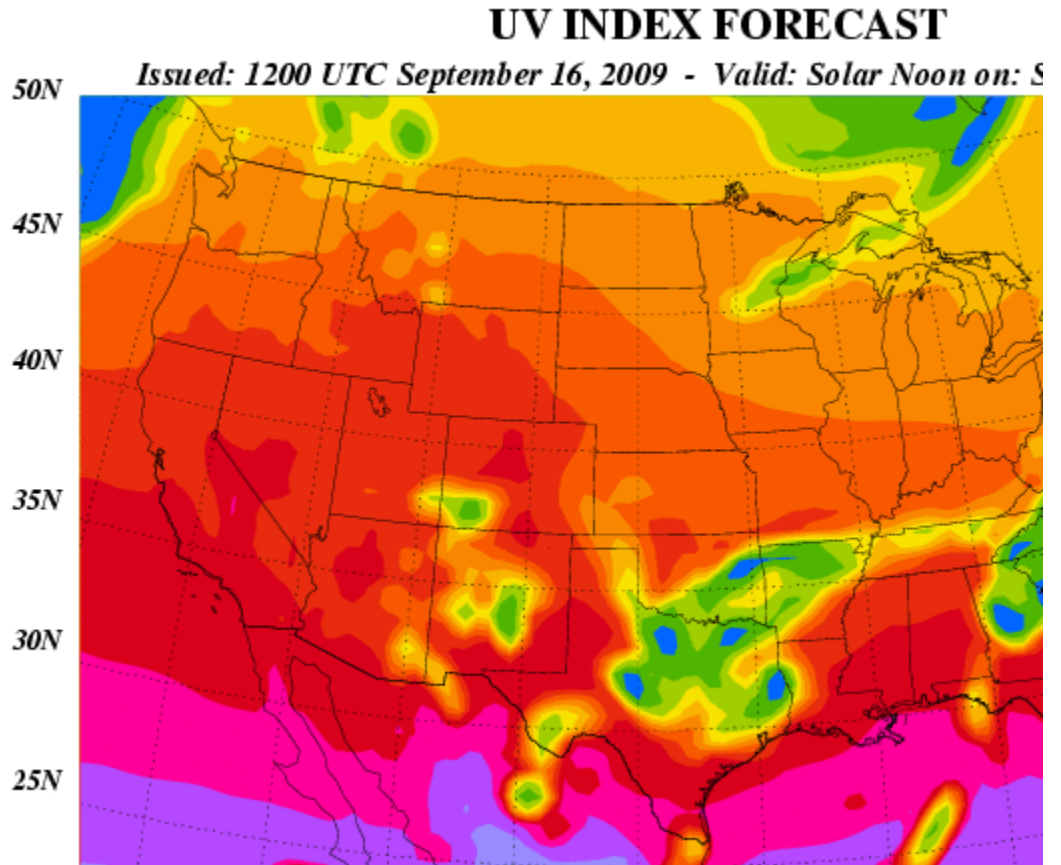

U.S. ENVIRONMENTAL PROTECTION AGENCY

SunWise Program

[Contact Us](#) | [Print Version](#) Search: [GO](#)

[EPA Home](#) > [Air](#) > [SunWise](#) > UV Index

- SunWise Home
- Basic Information
- Newsroom
- Awards
- Schools
- Kids
- Communities
- UV Index
- Action Steps
- *Don't Fry Day*
- Recognition Program
- Publications
- Related Links
- Frequent Questions
- Glossary
- Site Map
- En Español

- [UV Index](#)
- [UV Index Scale](#)
- [How UV Index is Calculated](#)
- [UV Alert](#)
- [Health Effects of Overexposure](#)
- [UV Index Resources](#)

UV Index

[Four-day forecast map](#) | [Lookup your index](#) | [Related links](#)

The ozone layer shields the Earth from harmful UV radiation. Ozone depletion, as well as variations, cause different amounts of UV radiation to reach the Earth at any given time. [National Weather Service (NWS) and EPA, the UV Index predicts the next day's ultraviolet radiatic helping people determine appropriate sun-protective behaviors. EPA will issue a [UV Alert](#) radiation is predicted to be unusually high, and consequently the risk of overexposure is c

UV Index Forecast Map

The forecast map shows contour lines of predicted UV Index values during the [solar noon](#) from National Weather Service forecast data. **Click the buttons for Day 2, Day 3, or Day 4 forecast for following days.** You may notice a brief delay as each map loads. (To find th location, use the [sunrise-sunset-solar noon calculator](#) at the NOAA Web site.)

- DAY 1
- DAY 2
- DAY 3
- DAY 4