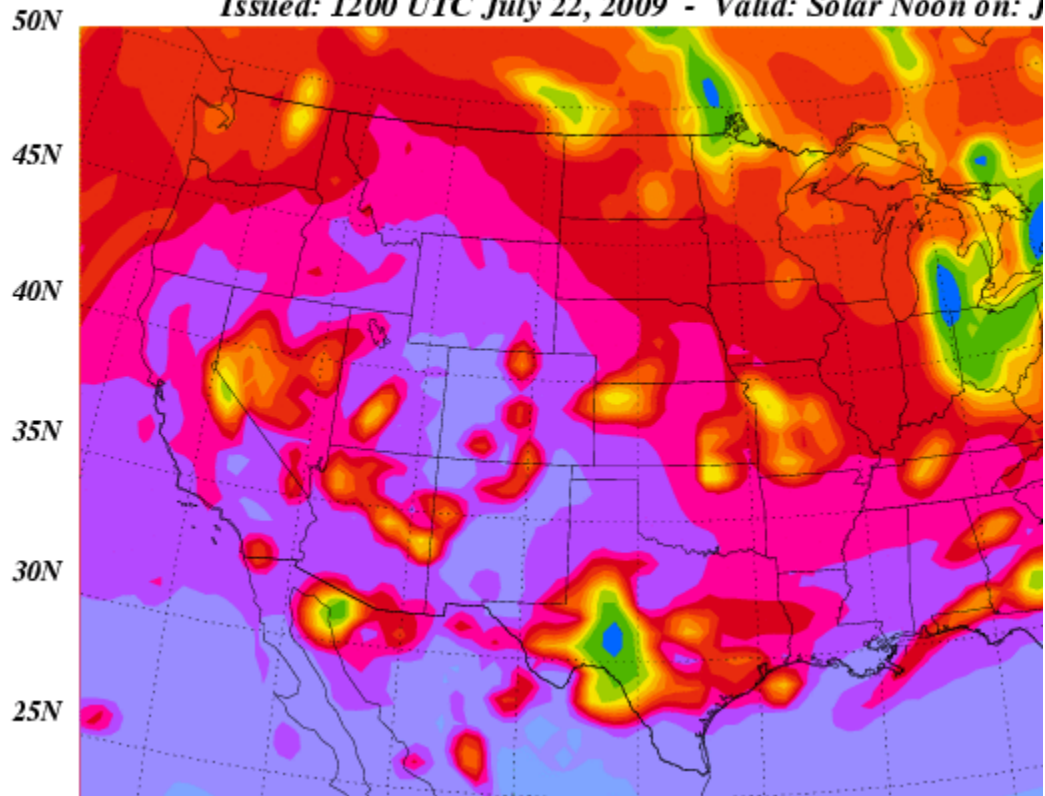

SunWise Program

[Contact Us](#) | [Print Version](#) Search: [GO](#)

[EPA Home](#) > [Air](#) > [SunWise](#) > UV Index

- SunWise Home
- Basic Information
- Newsroom
- Awards
- Schools
- Kids
- Communities
- UV Index
- Action Steps
- *Don't Fry Day*
- Recognition Program
- Publications
- Related Links
- Frequent Questions
- Glossary
- Site Map
- En Español

- [UV Index](#)
- [UV Index Scale](#)
- [How UV Index is Calculated](#)
- [UV Alert](#)
- [Health Effects of Overexposure](#)
- [UV Index Resources](#)

UV Index

[Four-day forecast map](#) | [Lookup your index](#) | [Related links](#)

The ozone layer shields the Earth from harmful UV radiation. Ozone depletion, as well as variations, cause different amounts of UV radiation to reach the Earth at any given time. [The National Weather Service (NWS) and EPA, the UV Index predicts the next day's ultraviolet radiatic helping people determine appropriate sun-protective behaviors. EPA will issue a [UV Alert](#) when radiation is predicted to be unusually high, and consequently the risk of overexposure is c

UV Index Forecast Map

The forecast map shows contour lines of predicted UV Index values during the [solar noon](#) from National Weather Service forecast data. **Click the buttons for Day 2, Day 3, or Day 4 forecast for following days.** You may notice a brief delay as each map loads. (To find the location, use the [sunrise-sunset-solar noon calculator](#) at the NOAA Web site.)

- [DAY 1](#)
- [DAY 2](#)
- [DAY 3](#)
- [DAY 4](#)

UV INDEX FORECAST

Issued: 1200 UTC July 22, 2009 - Valid: Solar Noon on: J