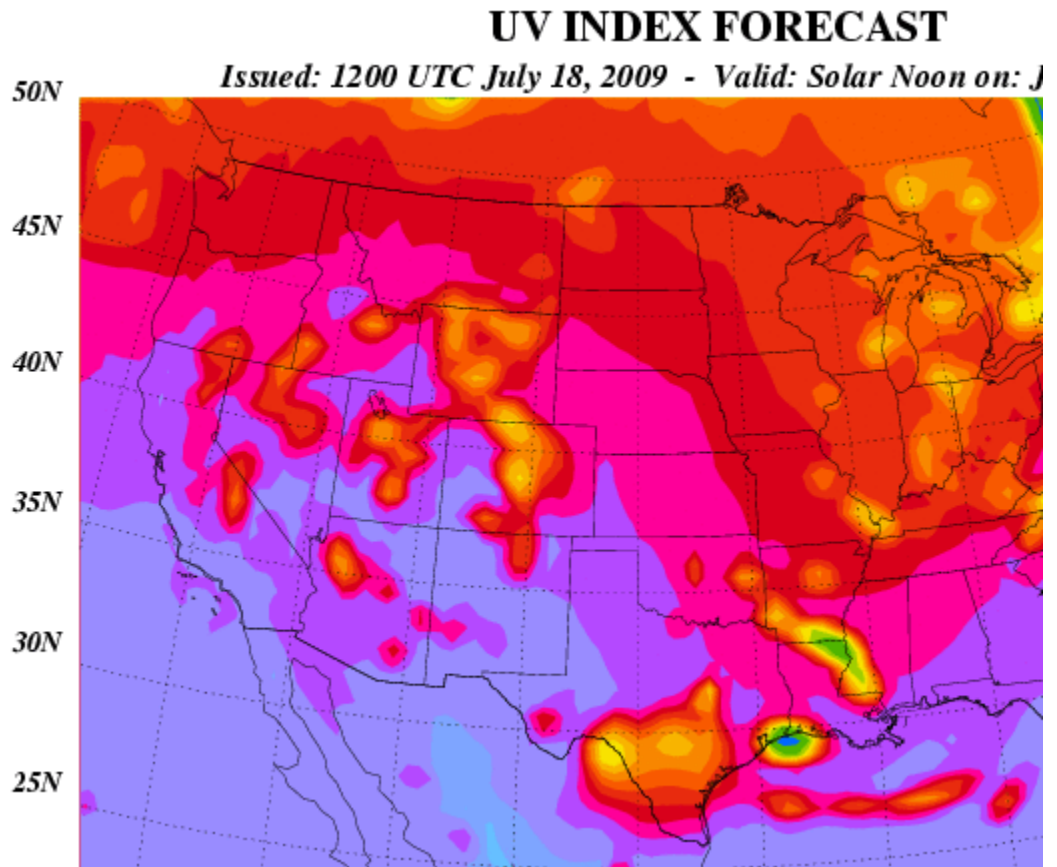

U.S. ENVIRONMENTAL PROTECTION AGENCY

SunWise Program

[Contact Us](#) | [Print Version](#) Search: [GO](#)

[EPA Home](#) > [Air](#) > [SunWise](#) > UV Index

- [SunWise Home](#)
- [Basic Information](#)
- [Newsroom](#)
- [Awards](#)
- [Schools](#)
- [Kids](#)
- [Communities](#)
- [UV Index](#)
- [Action Steps](#)
- [Don't Fry Day](#)
- [Recognition Program](#)
- [Publications](#)
- [Related Links](#)
- [Frequent Questions](#)
- [Glossary](#)
- [Site Map](#)
- [En Español](#)

- [UV Index](#)
- [UV Index Scale](#)
- [How UV Index is Calculated](#)
- [UV Alert](#)
- [Health Effects of Overexposure](#)
- [UV Index Resources](#)

UV Index

[Four-day forecast map](#) | [Lookup your index](#) | [Related links](#)

The ozone layer shields the Earth from harmful UV radiation. Ozone depletion, as well as variations, cause different amounts of UV radiation to reach the Earth at any given time. [National Weather Service (NWS) and EPA, the UV Index predicts the next day's ultraviolet radiatic helping people determine appropriate sun-protective behaviors. EPA will issue a [UV Alert](#) radiation is predicted to be unusually high, and consequently the risk of overexposure is c

UV Index Forecast Map

The forecast map shows contour lines of predicted UV Index values during the [solar noon](#) from National Weather Service forecast data. **Click the buttons for Day 2, Day 3, or Day 4 forecast for following days.** You may notice a brief delay as each map loads. (To find th location, use the [sunrise-sunset-solar noon calculator](#) at the NOAA Web site.)

- [DAY 1](#)
- [DAY 2](#)
- [DAY 3](#)
- [DAY 4](#)