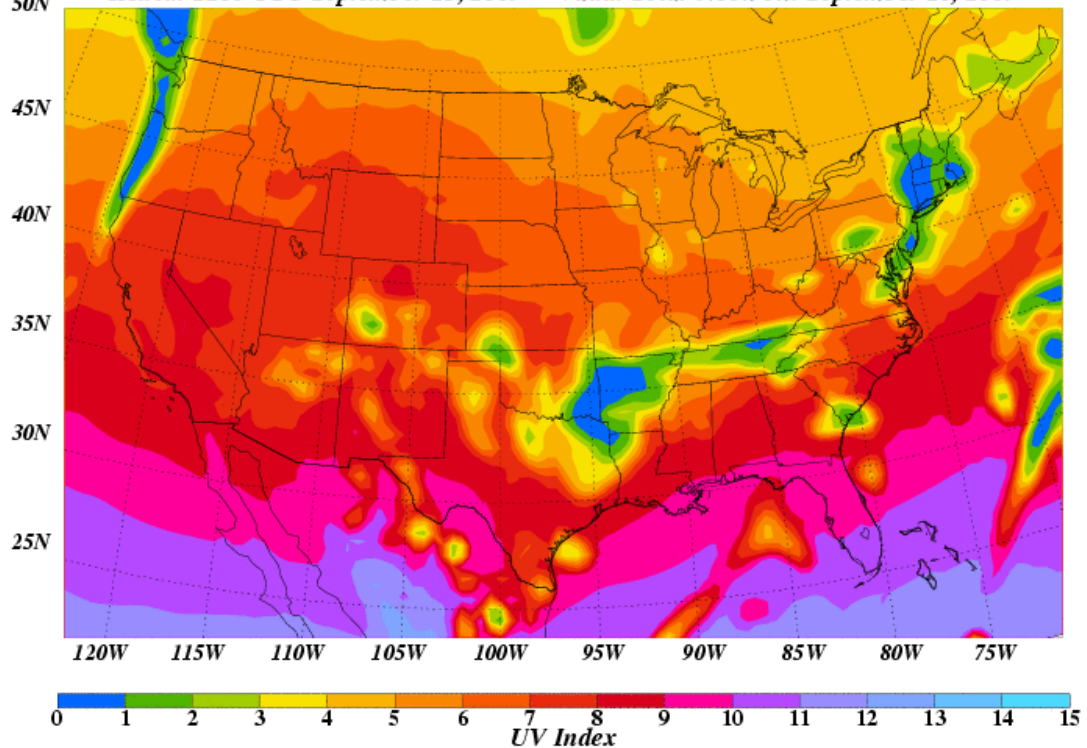

- [UV Index](#)
- [UV Index Scale](#)
- [How UV Index is Calculated](#)
- [UV Alert](#)
- [Health Effects of Overexposure](#)
- [UV Index Resources](#)

UV Index

[Four-day forecast map](#) | [Lookup your index](#) | [Related links](#)

The ozone layer shields the Earth from harmful UV radiation. Ozone depletion, as well as seasonal and weather variations, cause different amounts of UV radiation to reach the Earth at any given time. Developed by the National Weather Service (NWS) and EPA, the UV Index predicts the next day's ultraviolet radiation levels on a 1-11+ scale, helping people determine appropriate sun-protective behaviors. EPA will issue a [UV Alert](#) when the level of solar UV radiation is predicted to be unusually high, and consequently the risk of overexposure is greater.

UV Index Forecast Map

The forecast map shows contour lines of predicted UV Index values during the [solar noon](#) hour. The map is created daily from National Weather Service forecast data. **Click the buttons for Day 2, Day 3, or Day 4 to see the UV Index forecast for following days.** You may notice a brief delay as each map loads. (To find the time of solar noon at your location, use the [sunrise-sunset-solar noon calculator](#) at the NOAA Web site.)

- [DAY 1](#)
- [DAY 2](#)
- [DAY 3](#)
- [DAY 4](#)

UV INDEX FORECAST

Issued: 1200 UTC September 15, 2009 - Valid: Solar Noon on: September 16, 2009

Find Today's UV Index For Your City/Town

The UV Index is [calculated](#) daily. Enter your ZIP Code or city and state below for today's UV Index in your area. If a [UV Alert](#) is in effect for your area, that information is included with the UV Index.

ZIP Code:

OR