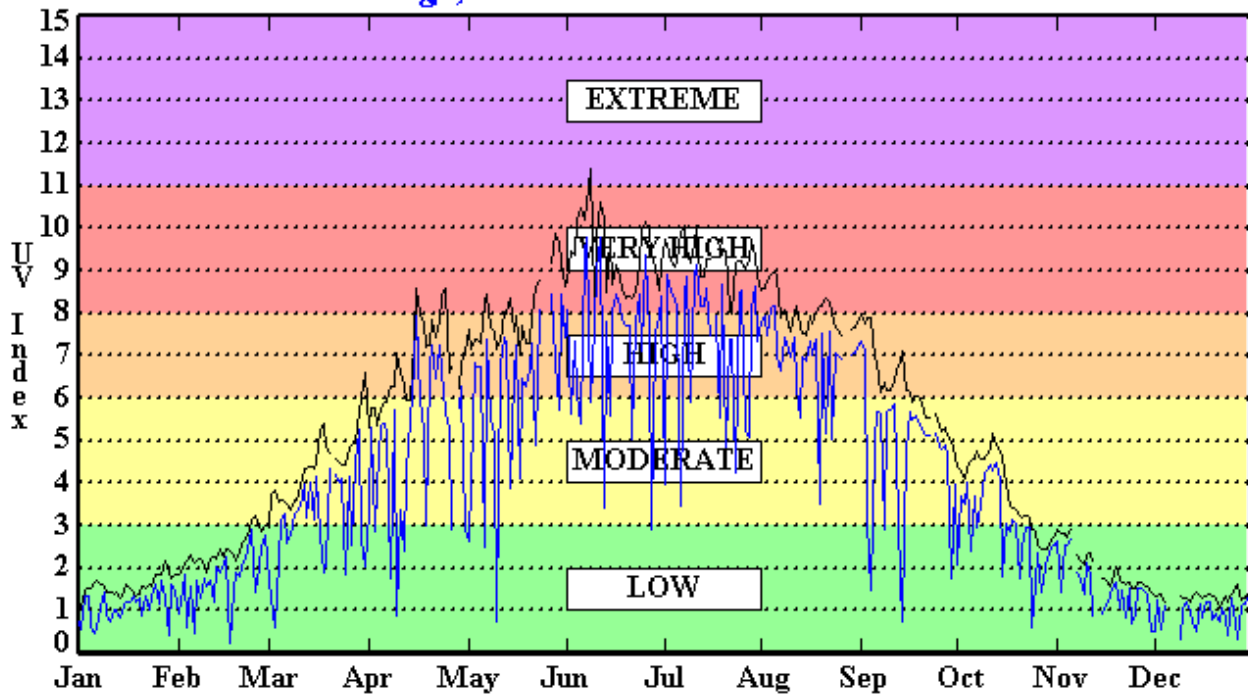

## Daily UV Index *Chicago, IL* 2008

*Number of Days in Each Exposure Category*

Clear Sky UV Index	UV Index Forecast
Extreme = 1	Extreme = 0
Very High = 87	Very High = 32
High = 69	High = 65
Moderate = 74	Moderate = 94
Low = 118	Low = 158