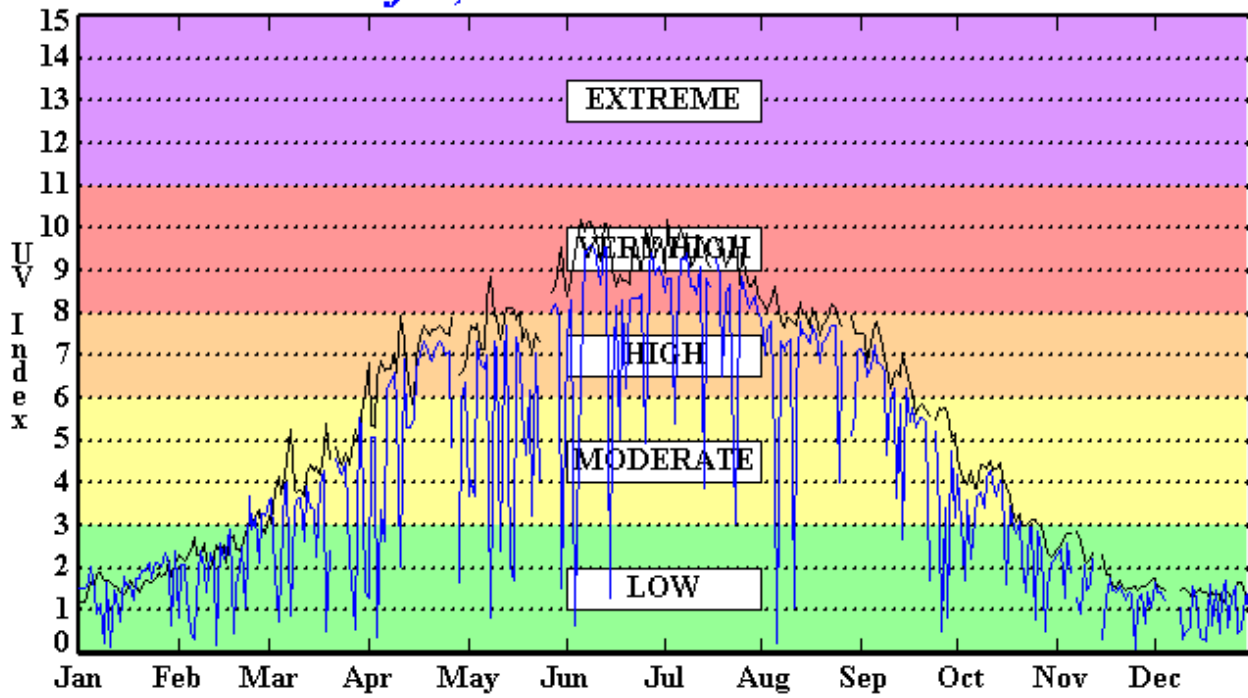

Daily UV Index Hartford, CT 2008

Number of Days in Each Exposure Category

Clear Sky UV Index

Extreme = 0
 Very High = 81
 High = 80
 Moderate = 72
 Low = 116

UV Index Forecast

Extreme = 0
 Very High = 46
 High = 69
 Moderate = 79
 Low = 155