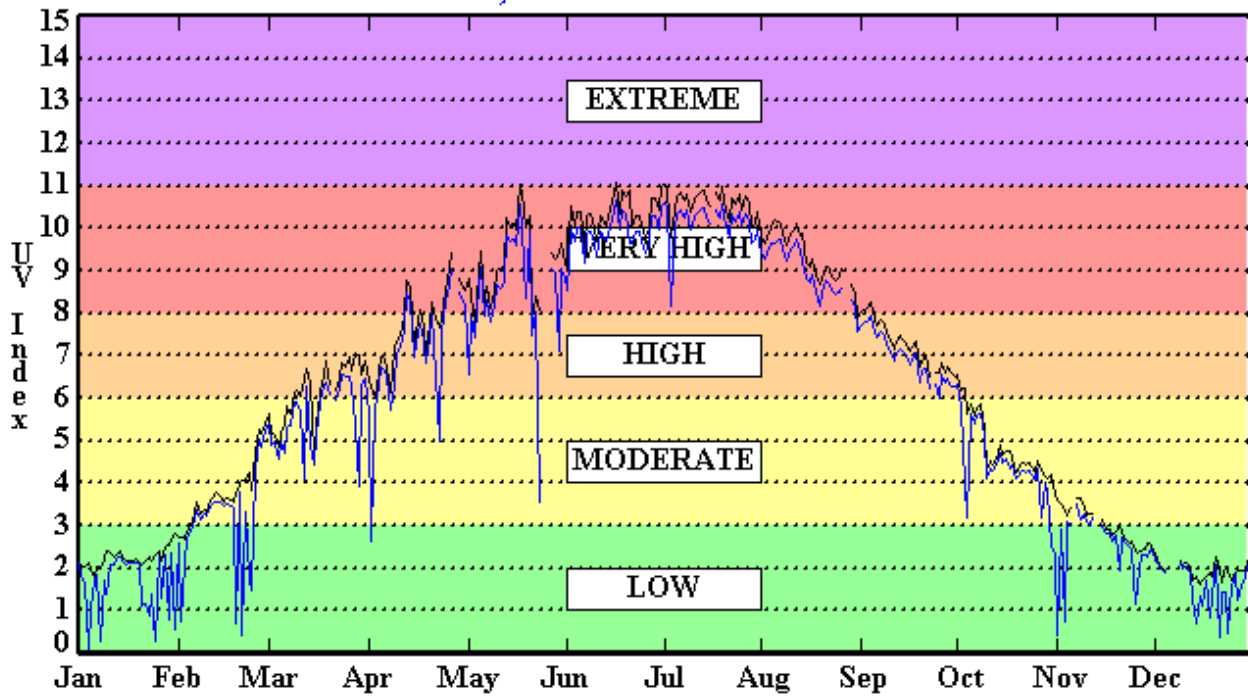

Daily UV Index San Francisco, CA 2008

Number of Days in Each Exposure Category

Clear Sky UV Index

Extreme = 3
 Very High = 124
 High = 71
 Moderate = 73
 Low = 78

UV Index Forecast

Extreme = 0
 Very High = 115
 High = 64
 Moderate = 80
 Low = 90