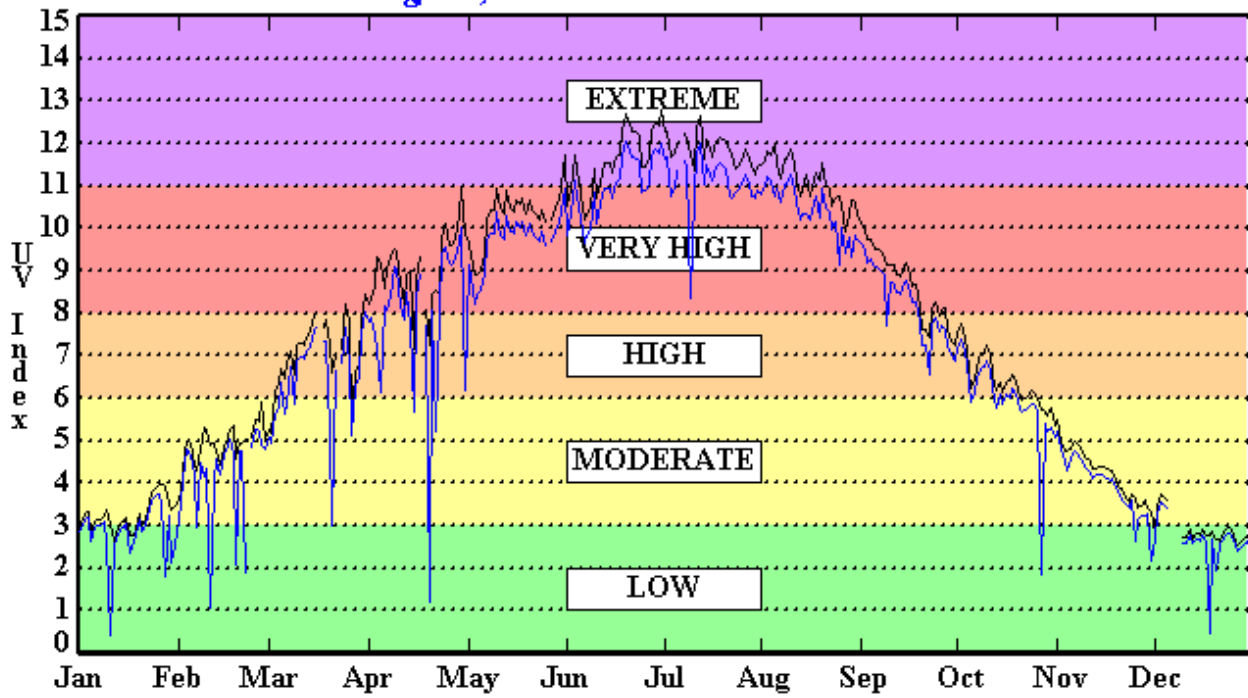

Daily UV Index *Los Angeles, CA* 2007

Number of Days in Each Exposure Category

Clear Sky UV Index

Extreme = 71
 Very High = 104
 High = 55
 Moderate = 96
 Low = 29

UV Index Forecast

Extreme = 38
 Very High = 118
 High = 55
 Moderate = 95
 Low = 49