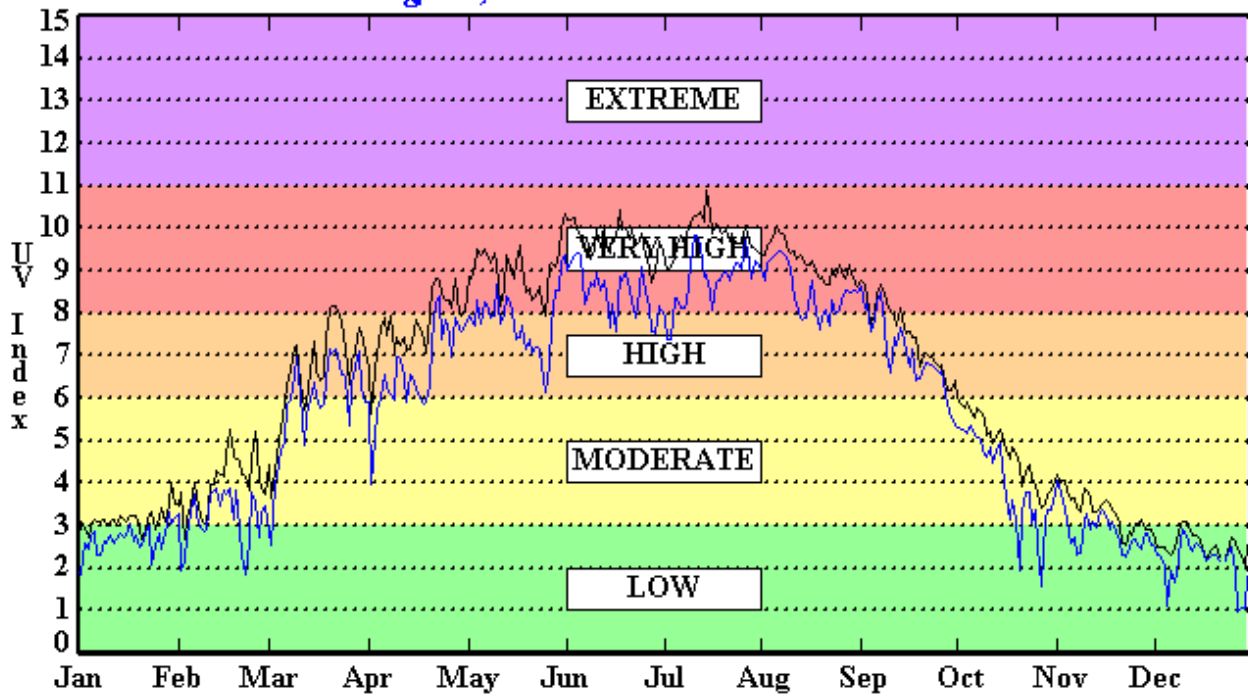

Daily UV Index *Los Angeles, CA* 2004

Number of Days in Each Exposure Category

Clear Sky UV Index	UV Index Forecast
Extreme = 0	Extreme = 0
Very High = 144	Very High = 94
High = 62	High = 94
Moderate = 115	Moderate = 84
Low = 43	Low = 92