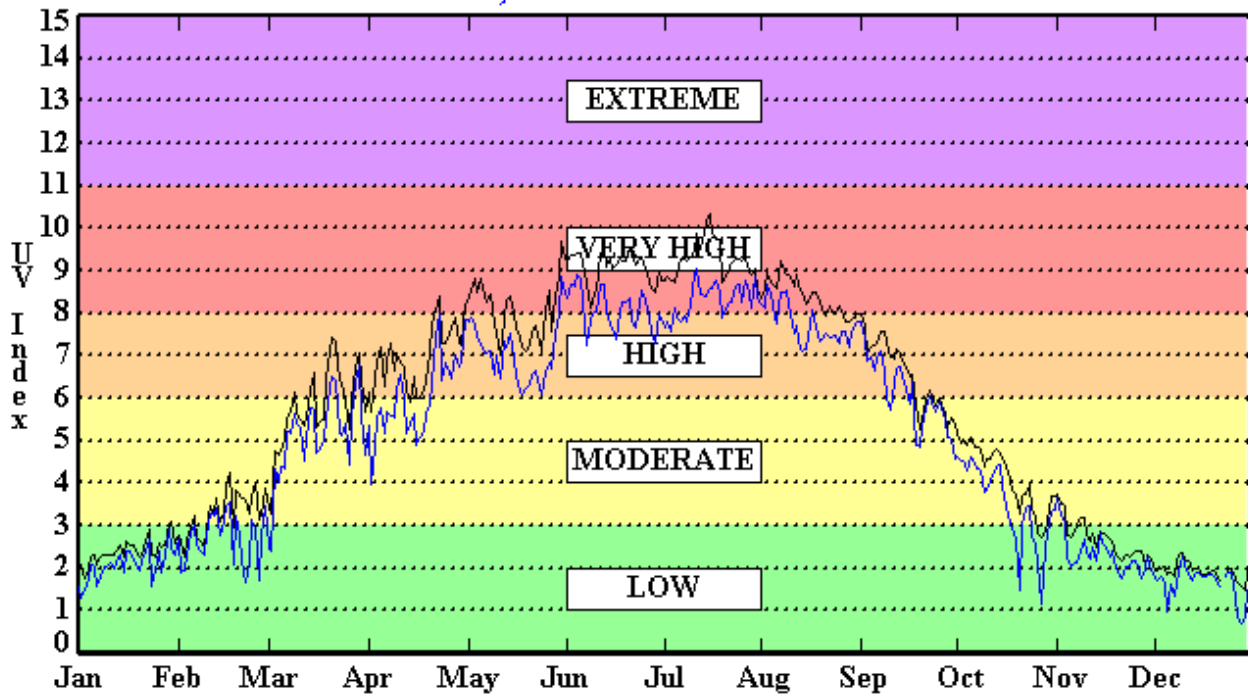

Daily UV Index San Francisco, CA 2004

Number of Days in Each Exposure Category

Clear Sky UV Index	UV Index Forecast
Extreme = 0	Extreme = 0
Very High = 105	Very High = 50
High = 78	High = 107
Moderate = 85	Moderate = 90
Low = 96	Low = 117