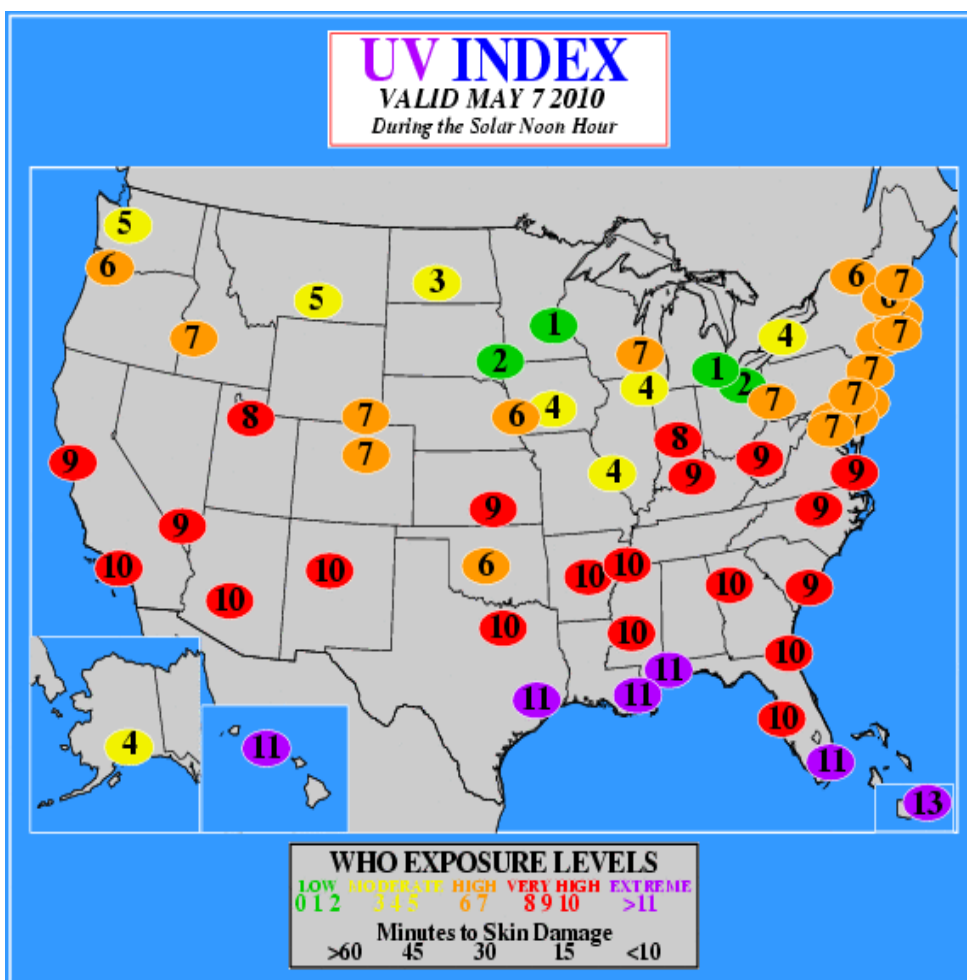

SunWise Program

<http://www.epa.gov/sunwise/uvicitymap.html>
 Last updated on Thursday, May 06, 2010

You are here: [EPA Home](#) | [Ozone Layer Depletion](#) | [SunWise](#) | [Cities UV Index forecast](#)

Cities UV Index forecast

The map below shows predicted UV Index values during the solar noon hour for about 50 U.S. cities. It is created daily by the National Weather Service.

For more information

The National Weather Service also provides a plain-text [tabular listing of the cities UV Index forecast](#).