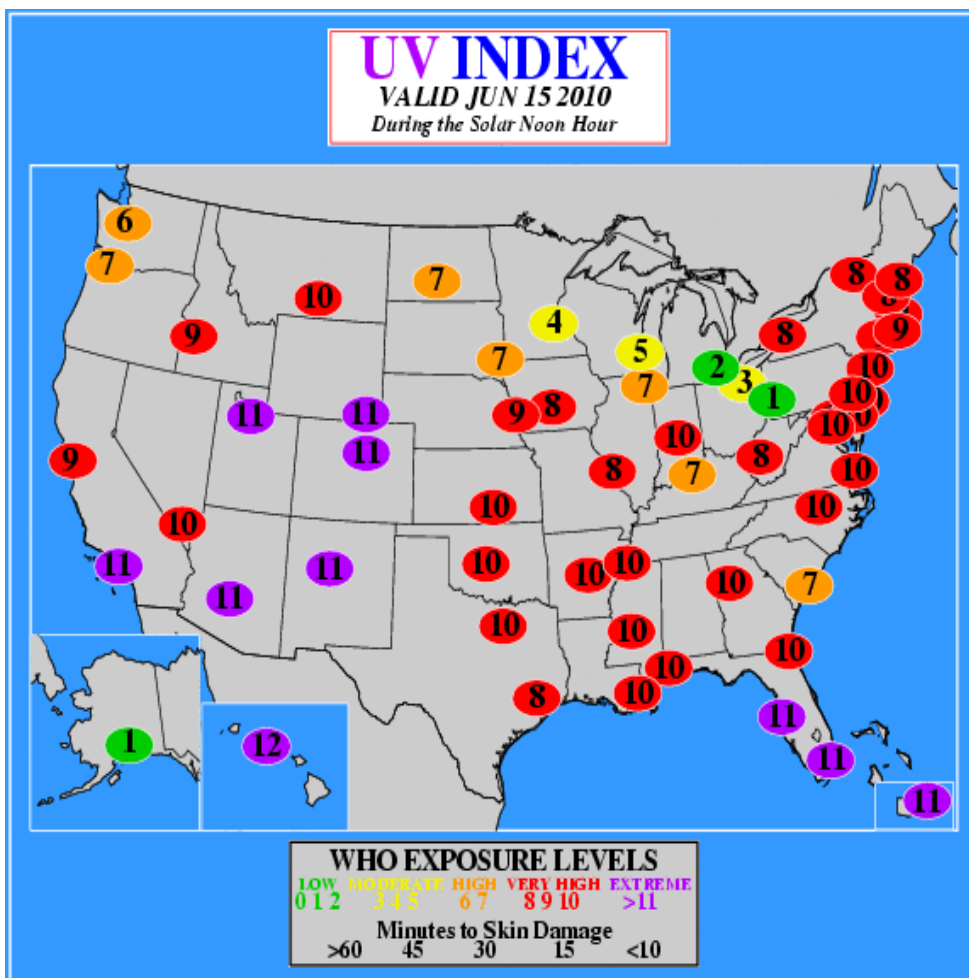

SunWise Program

<http://www.epa.gov/sunwise/uvicitymap.html>
Last updated on Thursday, May 06, 2010

You are here: [EPA Home](#) | [Ozone Layer Depletion](#) | [SunWise](#) | [Cities UV Index forecast](#)

Cities UV Index forecast

The map below shows predicted UV Index values during the solar noon hour for about 50 U.S. cities. It is created daily by the National Weather Service.

For more information

The National Weather Service also provides a plain-text [tabular listing of the cities UV Index forecast](#).