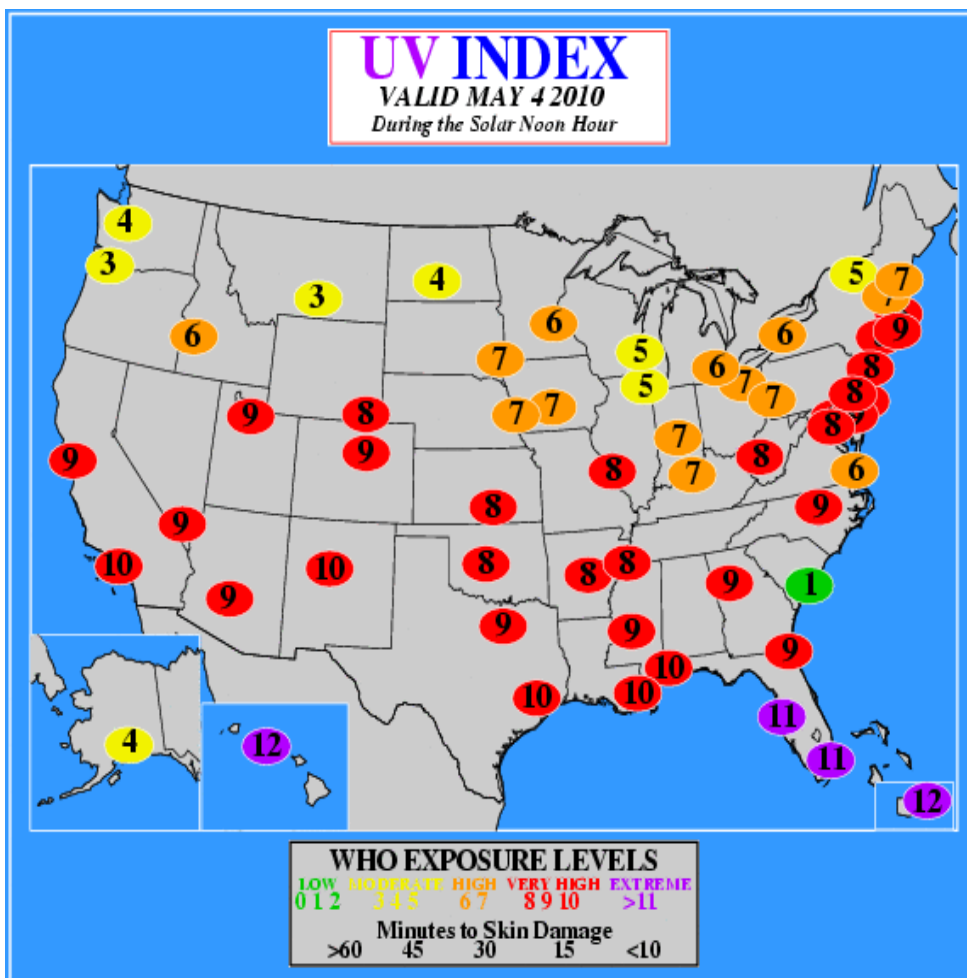

SunWise Program

<http://www.epa.gov/sunwise/uvicitymap.html>
 Last updated on Thursday, December 03, 2009

You are here: [EPA Home](#) | [Ozone Layer Depletion](#) | [SunWise](#) | [Cities UV Index forecast](#)

Cities UV Index forecast

The map below shows predicted UV Index values during the solar noon hour for about 50 U.S. cities. It is created daily by the National Weather Service.

For more information

The National Weather Service also provides a plain-text [tabular listing of the cities UV Index forecast](#).