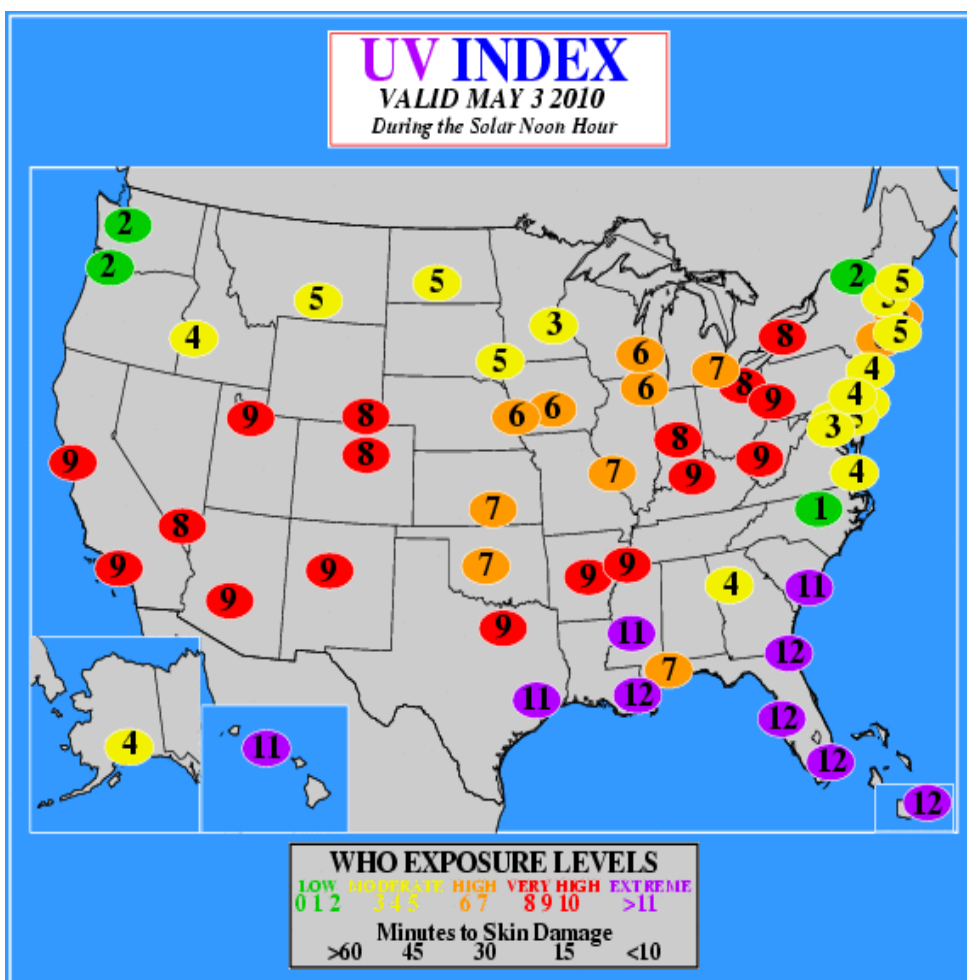

SunWise Program

<http://www.epa.gov/sunwise/uvicitymap.html>
 Last updated on Thursday, December 03, 2009

You are here: [EPA Home](#) | [Ozone Layer Depletion](#) | [SunWise](#) | [Cities UV Index forecast](#)

Cities UV Index forecast

The map below shows predicted UV Index values during the solar noon hour for about 50 U.S. cities. It is created daily by the National Weather Service.

For more information

The National Weather Service also provides a plain-text [tabular listing of the cities UV Index forecast](#).