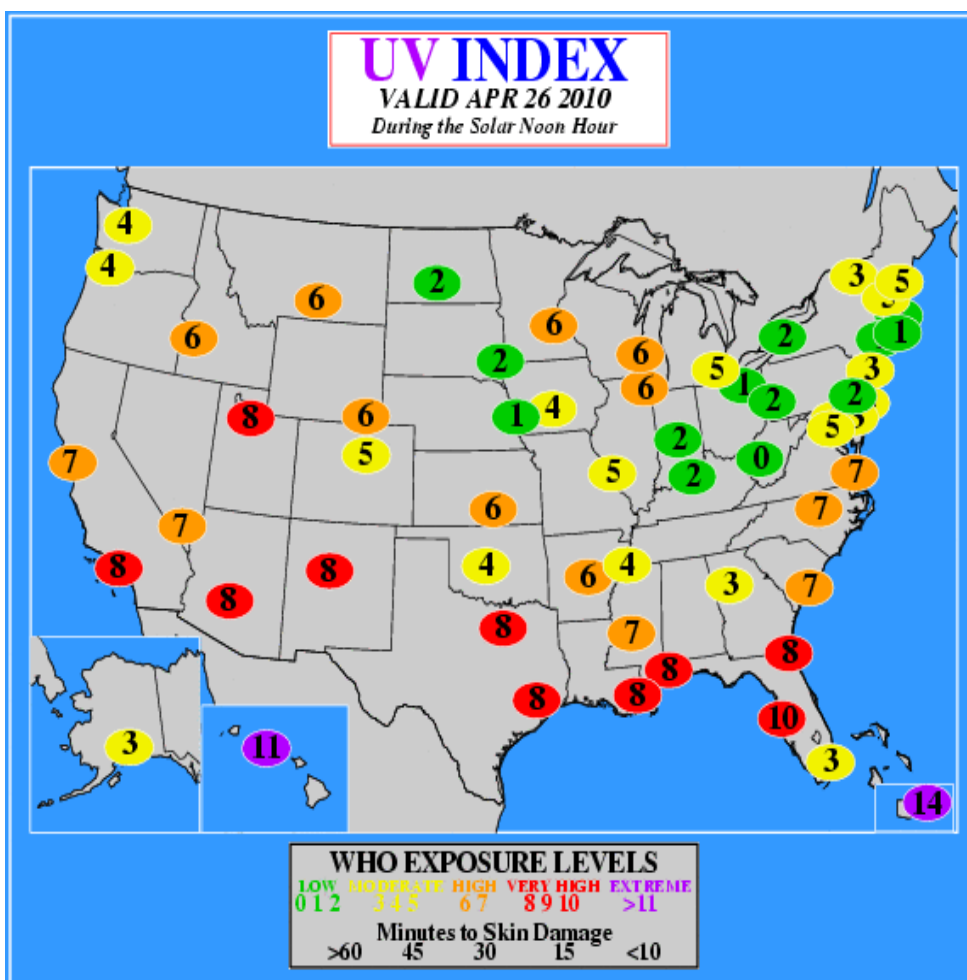

SunWise Program

<http://www.epa.gov/sunwise/uvicitymap.html>
 Last updated on Thursday, December 03, 2009

You are here: [EPA Home](#) | [Ozone Layer Depletion](#) | [SunWise](#) | [Cities UV Index forecast](#)

Cities UV Index forecast

The map below shows predicted UV Index values during the solar noon hour for about 50 U.S. cities. It is created daily by the National Weather Service.

For more information

The National Weather Service also provides a plain-text [tabular listing of the cities UV Index forecast](#).