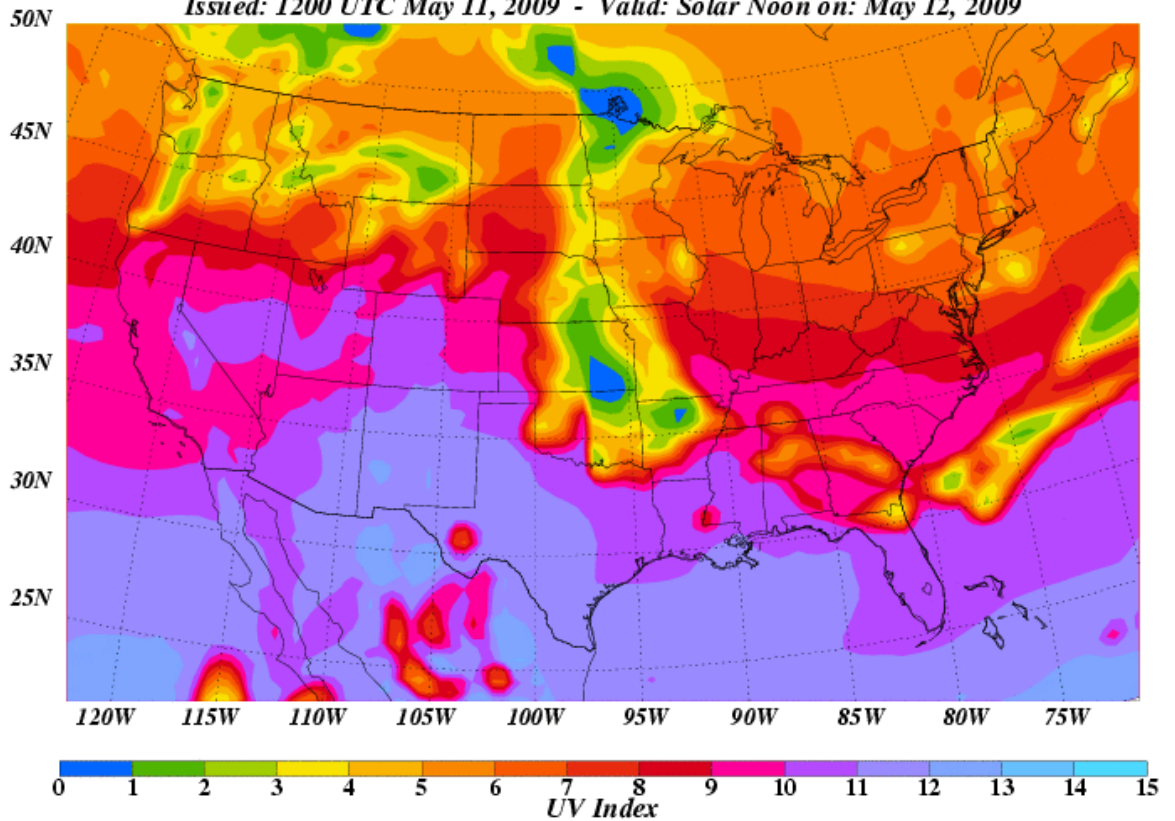

- [UV Index](#)
- [UV Index Scale](#)
- [How UV Index is Calculated](#)
- [UV Alert](#)
- [Health Effects of Overexposure](#)
- [UV Index Resources](#)

UV Index

[Four-day forecast map](#) | [Lookup your index](#) | [Related links](#)

The ozone layer shields the Earth from harmful UV radiation. Ozone depletion, as well as seasonal and weather variations, cause different amounts of UV radiation to reach the Earth at any given time. Developed by the National Weather Service (NWS) and EPA, the UV Index predicts the next day's ultraviolet radiation levels on a 1-11+ scale, helping people determine appropriate sun-protective behaviors. EPA will issue a [UV Alert](#) when the level of solar UV radiation is predicted to be unusually high, and consequently the risk of overexposure is greater.

UV Index Forecast Map

The forecast map shows contour lines of predicted UV Index values during the [solar noon](#) hour. The map is created daily from National Weather Service forecast data. **Click the buttons for Day 2, Day 3, or Day 4 to see the UV Index forecast for following days.** You may notice a brief delay as each map loads. (To find the time of solar noon at your location, use the [sunrise-sunset-solar noon calculator](#) at the NOAA Web site.)

- [DAY 1](#)
- [DAY 2](#)
- [DAY 3](#)
- [DAY 4](#)

UV INDEX FORECAST

Issued: 1200 UTC May 11, 2009 - Valid: Solar Noon on: May 12, 2009

Find Today's UV Index For Your City/Town