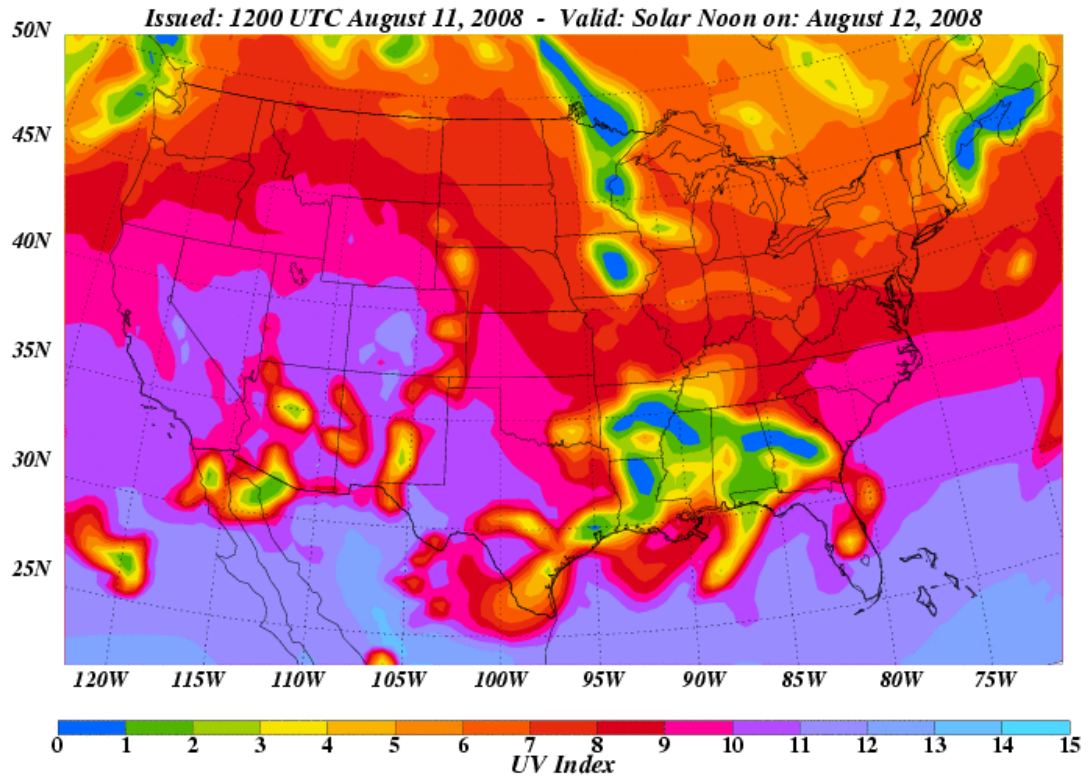

- SunWise Home
- Basic Information
- Newsroom
- Awards
- Schools
- Kids
- Communities
- UV Index
- Action Steps
- Recognition Program
- Publications
- Related Links
- Frequent Questions
- Glossary
- Site Map
- En Español

- [UV Index](#)
- [UV Index Scale](#)
- [How UV Index is Calculated](#)
- [UV Alert](#)
- [Health Effects of Overexposure](#)
- [UV Index Resources](#)

UV Index

[Four-day forecast map](#) | [Lookup your index](#) | [Related links](#)

The ozone layer shields the Earth from harmful UV radiation. Ozone depletion, as well as seasonal and weather variations, cause different amounts of UV radiation to reach the Earth at any given time. Developed by the National Weather Service (NWS) and EPA, the UV Index predicts the next day's ultraviolet radiation levels on a 1-11+ scale, helping people determine appropriate sun-protective behaviors. EPA will issue a [UV Alert](#) when the level of solar UV radiation is predicted to be unusually high, and consequently the risk of overexposure is greater.

UV Index Forecast Map

The forecast map shows contour lines of predicted UV Index values during the [solar noon](#) hour. The map is created daily from National Weather Service forecast data. **Click the buttons for Day 2, Day 3, or Day 4 to see the UV Index forecast for following days.** You may notice a brief delay as each map loads. (To find the time of solar noon at your location, use the [sunrise-sunset-solar noon calculator](#) at the NOAA Web site.)

- [DAY 1](#)
- [DAY 2](#)
- [DAY 3](#)
- [DAY 4](#)

UV INDEX FORECAST

Find Today's UV Index For Your City/Town

The UV Index is [calculated](#) daily. Enter your ZIP Code or city and state below for today's UV Index in your area. If a [UV Alert](#) is in effect for your area, that information is included with the UV Index.

ZIP Code: