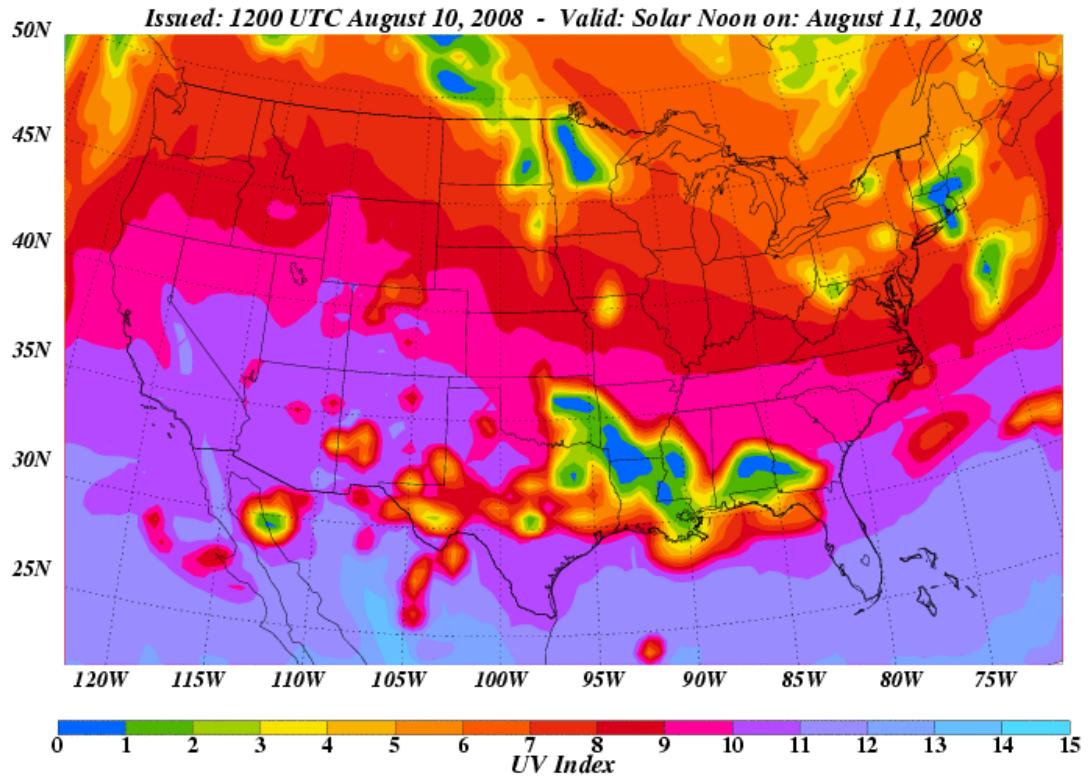

- SunWise Home
- Basic Information
- Newsroom
- Awards
- Schools
- Kids
- Communities
- UV Index
- Action Steps
- Recognition Program
- Publications
- Related Links
- Frequent Questions
- Glossary
- Site Map
- En Español

- [UV Index](#)
- [UV Index Scale](#)
- [How UV Index is Calculated](#)
- [UV Alert](#)
- [Health Effects of Overexposure](#)
- [UV Index Resources](#)

UV Index

[Four-day forecast map](#) | [Lookup your index](#) | [Related links](#)

The ozone layer shields the Earth from harmful UV radiation. Ozone depletion, as well as seasonal and weather variations, cause different amounts of UV radiation to reach the Earth at any given time. Developed by the National Weather Service (NWS) and EPA, the UV Index predicts the next day's ultraviolet radiation levels on a 1-11+ scale, helping people determine appropriate sun-protective behaviors. EPA will issue a [UV Alert](#) when the level of solar UV radiation is predicted to be unusually high, and consequently the risk of overexposure is greater.

UV Index Forecast Map

The forecast map shows contour lines of predicted UV Index values during the [solar noon](#) hour. The map is created daily from National Weather Service forecast data. **Click the buttons for Day 2, Day 3, or Day 4 to see the UV Index forecast for following days.** You may notice a brief delay as each map loads. (To find the time of solar noon at your location, use the [sunrise-sunset-solar noon calculator](#) at the NOAA Web site.)

- [DAY 1](#)
- [DAY 2](#)
- [DAY 3](#)
- [DAY 4](#)

UV INDEX FORECAST

Find Today's UV Index For Your City/Town

The UV Index is [calculated](#) daily. Enter your ZIP Code or city and state below for today's UV Index in your area. If a [UV Alert](#) is in effect for your area, that information is included with the UV Index.

ZIP Code: