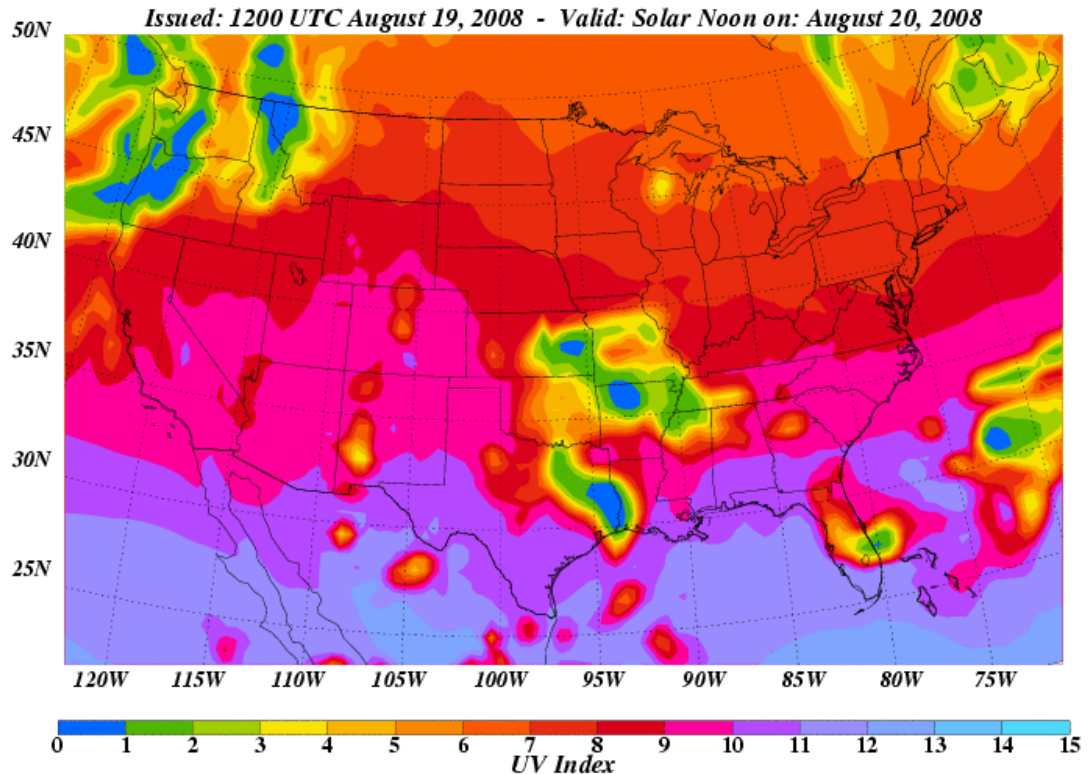

- SunWise Home
- Basic Information
- Newsroom
- Awards
- Schools
- Kids
- Communities
- UV Index
- Action Steps
- Recognition Program
- Publications
- Related Links
- Frequent Questions
- Glossary
- Site Map
- En Español

- **UV Index**
- [UV Index Scale](#)
- [How UV Index is Calculated](#)
- [UV Alert](#)
- [Health Effects of Overexposure](#)
- [UV Index Resources](#)

UV Index

[Four-day forecast map](#) | [Lookup your index](#) | [Related links](#)

The ozone layer shields the Earth from harmful UV radiation. Ozone depletion, as well as seasonal and weather variations, cause different amounts of UV radiation to reach the Earth at any given time. Developed by the National Weather Service (NWS) and EPA, the UV Index predicts the next day's ultraviolet radiation levels on a 1-11+ scale, helping people determine appropriate sun-protective behaviors. EPA will issue a [UV Alert](#) when the level of solar UV radiation is predicted to be unusually high, and consequently the risk of overexposure is greater.

UV Index Forecast Map

The forecast map shows contour lines of predicted UV Index values during the [solar noon](#) hour. The map is created daily from National Weather Service forecast data. **Click the buttons for Day 2, Day 3, or Day 4 to see the UV Index forecast for following days.** You may notice a brief delay as each map loads. (To find the time of solar noon at your location, use the [sunrise-sunset-solar noon calculator](#) at the NOAA Web site.)

- [DAY 1](#)
- [DAY 2](#)
- [DAY 3](#)
- [DAY 4](#)

UV INDEX FORECAST

Find Today's UV Index For Your City/Town

The UV Index is [calculated](#) daily. Enter your ZIP Code or city and state below for today's UV Index in your area. If a [UV Alert](#) is in effect for your area, that information is included with the UV Index.

ZIP Code: