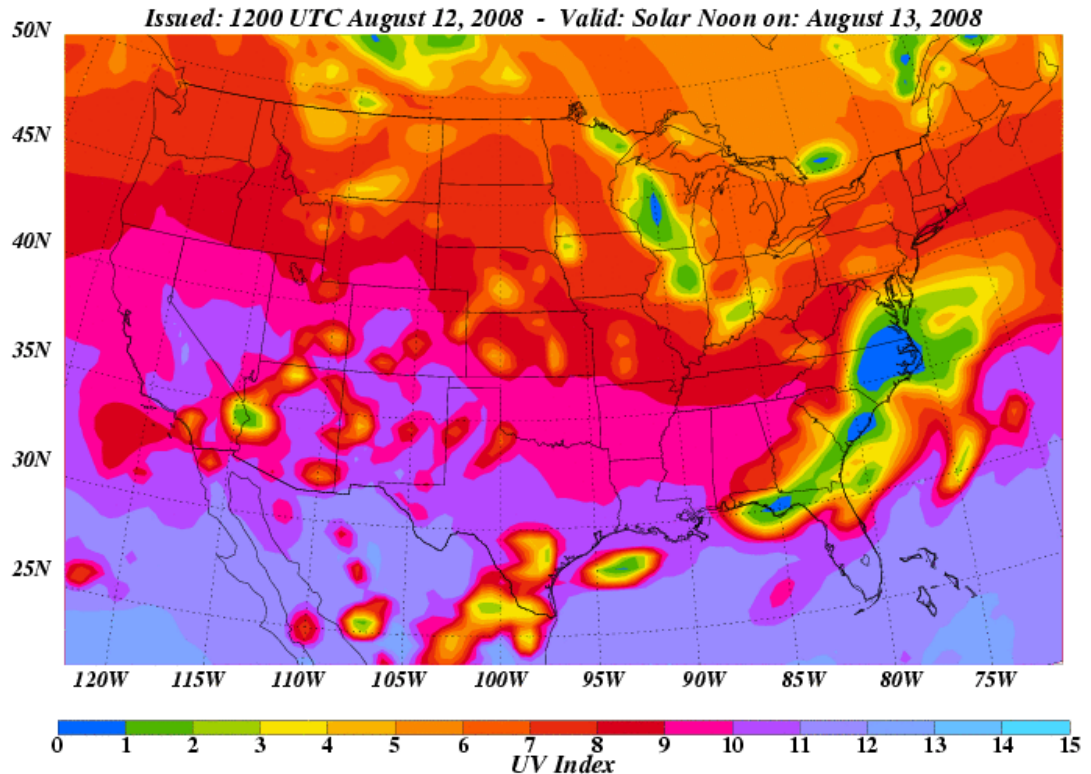

- SunWise Home
- Basic Information
- Newsroom
- Awards
- Schools
- Kids
- Communities
- UV Index
- Action Steps
- Recognition Program
- Publications
- Related Links
- Frequent Questions
- Glossary
- Site Map
- En Español

- [UV Index](#)
- [UV Index Scale](#)
- [How UV Index is Calculated](#)
- [UV Alert](#)
- [Health Effects of Overexposure](#)
- [UV Index Resources](#)

UV Index

[Four-day forecast map](#) | [Lookup your index](#) | [Related links](#)

The ozone layer shields the Earth from harmful UV radiation. Ozone depletion, as well as seasonal and weather variations, cause different amounts of UV radiation to reach the Earth at any given time. Developed by the National Weather Service (NWS) and EPA, the UV Index predicts the next day's ultraviolet radiation levels on a 1-11+ scale, helping people determine appropriate sun-protective behaviors. EPA will issue a [UV Alert](#) when the level of solar UV radiation is predicted to be unusually high, and consequently the risk of overexposure is greater.

UV Index Forecast Map

The forecast map shows contour lines of predicted UV Index values during the [solar noon](#) hour. The map is created daily from National Weather Service forecast data. **Click the buttons for Day 2, Day 3, or Day 4 to see the UV Index forecast for following days.** You may notice a brief delay as each map loads. (To find the time of solar noon at your location, use the [sunrise-sunset-solar noon calculator](#) at the NOAA Web site.)

- [DAY 1](#)
- [DAY 2](#)
- [DAY 3](#)
- [DAY 4](#)

UV INDEX FORECAST

Find Today's UV Index For Your City/Town

The UV Index is [calculated](#) daily. Enter your ZIP Code or city and state below for today's UV Index in your area. If a [UV Alert](#) is in effect for your area, that information is included with the UV Index.

ZIP Code: