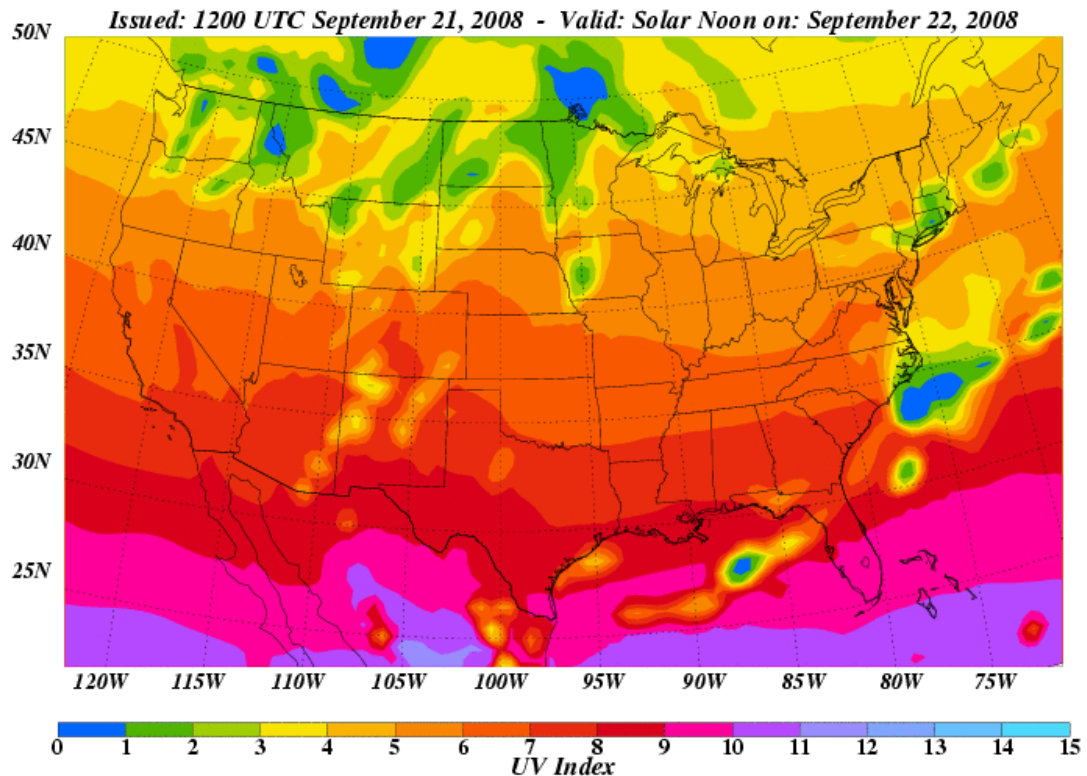

- SunWise Home
- Basic Information
- Newsroom
- Awards
- Schools
- Kids
- Communities
- UV Index
- Action Steps
- Recognition Program
- Publications
- Related Links
- Frequent Questions
- Glossary
- Site Map
- En Español

- [UV Index](#)
- [UV Index Scale](#)
- [How UV Index is Calculated](#)
- [UV Alert](#)
- [Health Effects of Overexposure](#)
- [UV Index Resources](#)

UV Index

[Four-day forecast map](#) | [Lookup your index](#) | [Related links](#)

The ozone layer shields the Earth from harmful UV radiation. Ozone depletion, as well as seasonal and weather variations, cause different amounts of UV radiation to reach the Earth at any given time. Developed by the National Weather Service (NWS) and EPA, the UV Index predicts the next day's ultraviolet radiation levels on a 1-11+ scale, helping people determine appropriate sun-protective behaviors. EPA will issue a [UV Alert](#) when the level of solar UV radiation is predicted to be unusually high, and consequently the risk of overexposure is greater.

UV Index Forecast Map

The forecast map shows contour lines of predicted UV Index values during the [solar noon](#) hour. The map is created daily from National Weather Service forecast data. **Click the buttons for Day 2, Day 3, or Day 4 to see the UV Index forecast for following days.** You may notice a brief delay as each map loads. (To find the time of solar noon at your location, use the [sunrise-sunset-solar noon calculator](#) at the NOAA Web site.)

- [DAY 1](#)
- [DAY 2](#)
- [DAY 3](#)
- [DAY 4](#)

UV INDEX FORECAST

Find Today's UV Index For Your City/Town

The UV Index is [calculated](#) daily. Enter your ZIP Code or city and state below for today's UV Index in your area. If a [UV Alert](#) is in effect for your area, that information is included with the UV Index.

ZIP Code: