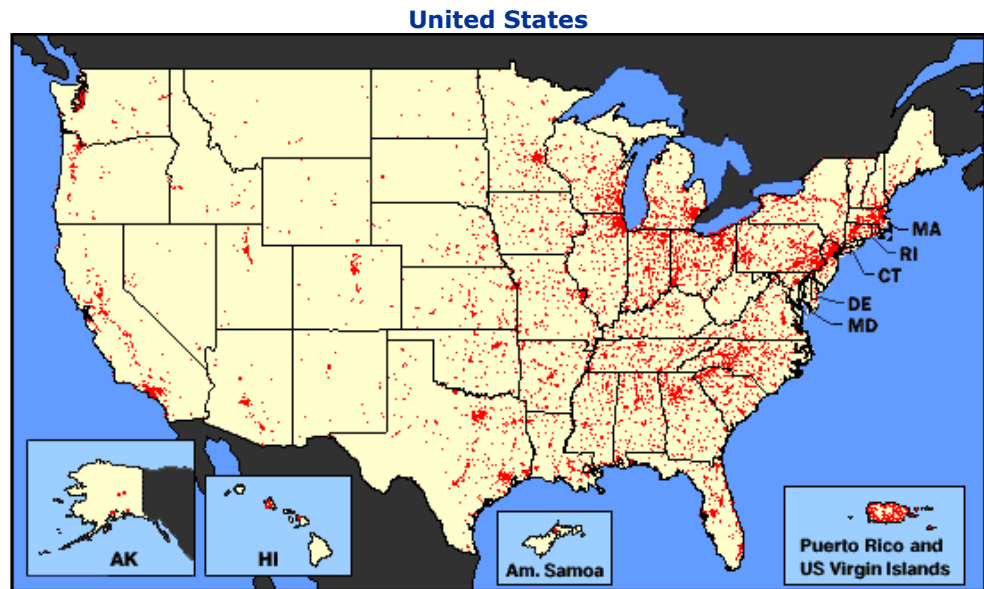

ZIP TO YOUR COMMUNITY

 [GO ▶](#)

SEARCH SCORECARD

 [GO ▶](#)

POLLUTION LOCATOR | Toxic Chemical Releases

Over 4 billion pounds of toxic chemicals are released by industry into the nation's environment each year, including 72 million pounds of recognized carcinogens. Scorecard can give you a detailed report on chemicals being released from any of 20,000 industrial facilities, or a summary report for any area in the country. Scorecard spotlights the [top polluters](#) in the U.S., and ranks [states](#) and [counties](#) by pollutant releases.

FIND WHAT YOU ARE LOOKING FOR

Provide [your zipcode](#) to get a report for your community, or use the [Pollution Locator](#) to search for reports on specific areas. To zoom in to your state's report, click on the map below.