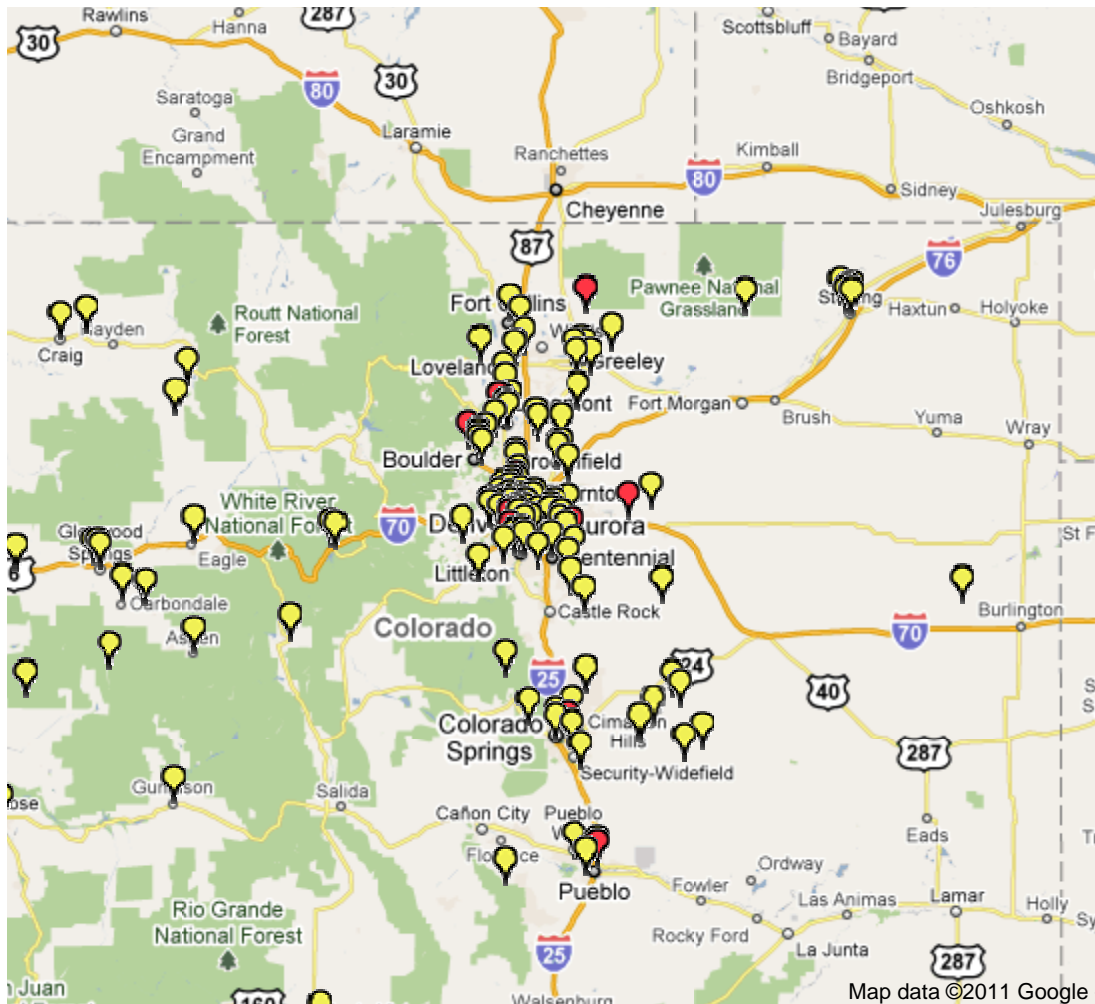

INTERACTIVE ANIMAL CRUELTY MAPS

176 cases (65.7%) out of 268 cases in Colorado have been mapped. Click and drag using your mouse the region, or click on a colored icon to see a snapshot of the case with a link to the case details.

Red icons indicate cases where the alleged abuser had a history of interpersonal violence or where there was a domestic dispute or argument. There are 13 abuse connection cases mapped.

Show only: s

Please note: These maps are not all-inclusive and should not be considered a replacement for the **animal abuser name search**. Please see the **map notes** page for additional information and limitations.

We welcome your questions and comments! If you are currently using the interactive animal cruelty maps, or any other program, please take a moment to tell us what you think by e-mailing us at info@pet-abuse.com

Related Links (Off-site links open in a new window)

- [National Animal Cruelty Maps](#)
- [Local Cruelty Case Search \(by county and zip code\)](#)

[Translate](#)

[Recent Posts](#)

[Random](#)

[Share](#)