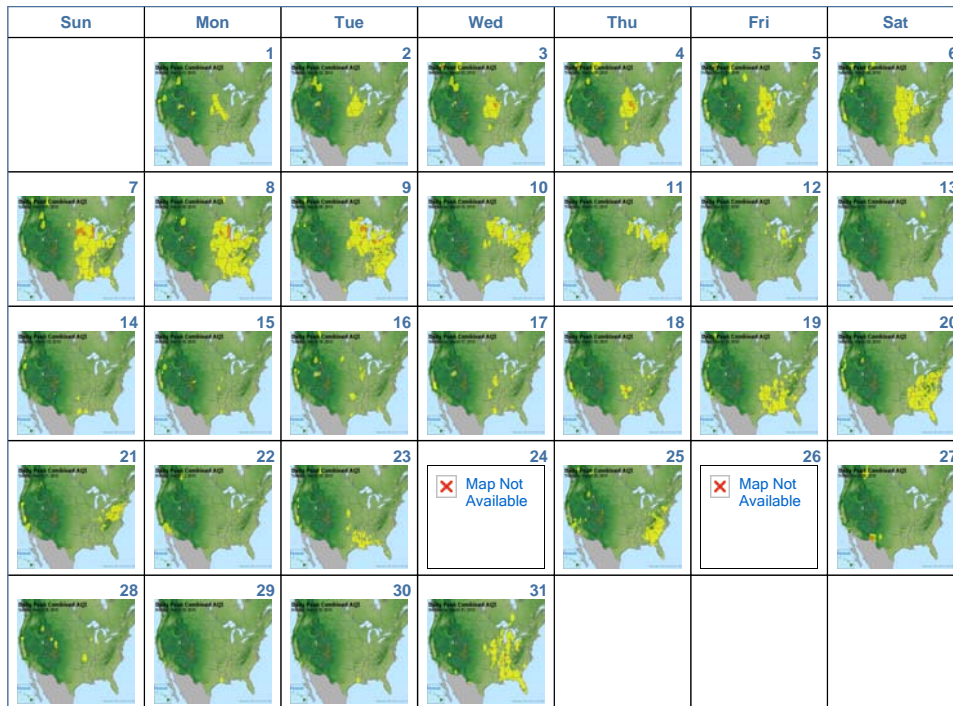

[About AIRNow](#) | [AIRNow Partners](#) | [FAQs](#) | [Contact Us](#)

Search:

LOCAL AIR QUALITY CONDITIONS AND FORECASTS

Zip Code: State:

[U.S. Air Quality Summary (text)](#)

[AIRNow Home](#) >> **Air Quality Maps - Archive - Monthly Overview**

Note: It is not possible to display maps prior to October 12, 2009 with our new system. For older maps please visit the [1/1/2009 - 10/11/2009 map directory](#) for instructions.

Map Type: ☐ AQI Peak ☒ United States
Map Region:
Month: ☐ March ☒ 2010 **Year:**

March 2010

[Maps (1/1/2009 - 10/11/2009)](#) | [About the Data](#) | [For research and decision-making exercises](#) | [For feeds of AIRNOW data](#)

[Privacy and Security](#) | [Accessibility](#) | [Contact Us](#)

[AIRNow on Facebook](#)
[Subscribe to RSS](#)
[Follow Us on Twitter](#)
[Mobile](#)