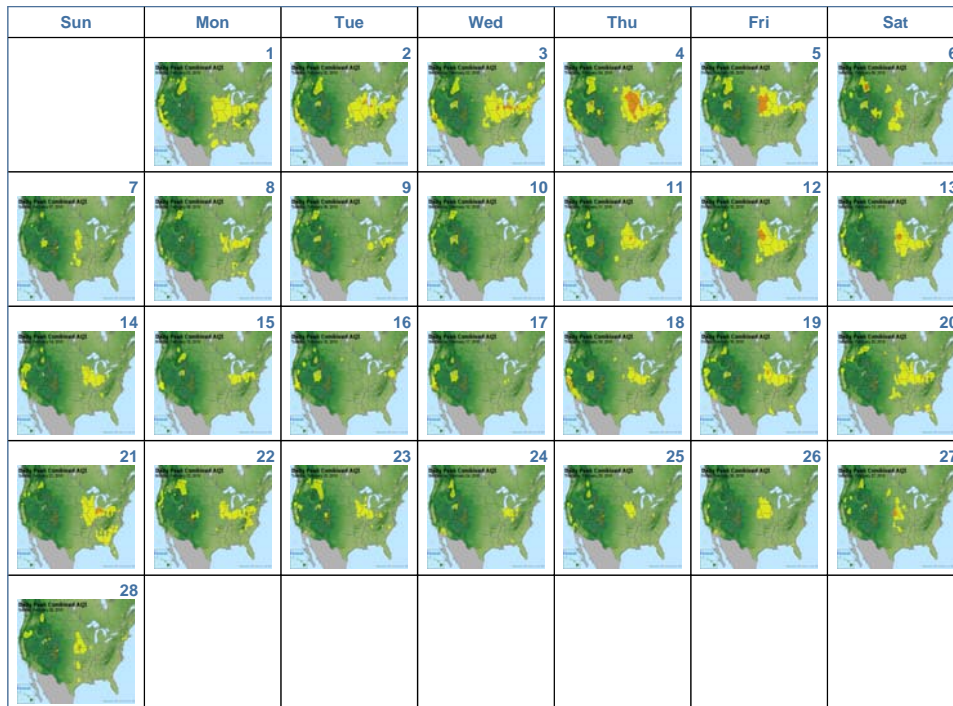

[About AIRNow](#) | [AIRNow Partners](#) | [FAQs](#) | [Contact Us](#)

Search:

LOCAL AIR QUALITY CONDITIONS AND FORECASTS

Zip Code: State:

[U.S. Air Quality Summary (text)](#)

[AIRNow Home](#) >> **Air Quality Maps - Archive - Monthly Overview**

Note: It is not possible to display maps prior to October 12, 2009 with our new system. For older maps please visit the [1/1/2009 - 10/11/2009 map directory](#) for instructions.

Map Type: ☐ AQI Peak ☒ United States
Map Region:
Month: **Year:**

February 2010

[Maps (1/1/2009 - 10/11/2009)](#) | [About the Data](#) | [For research and decision-making exercises](#) | [For feeds of AIRNOW data](#)

[Privacy and Security](#) | [Accessibility](#) | [Contact Us](#)

[AIRNow on Facebook](#) [Subscribe to RSS](#) [Follow Us on Twitter](#) [Mobile](#)