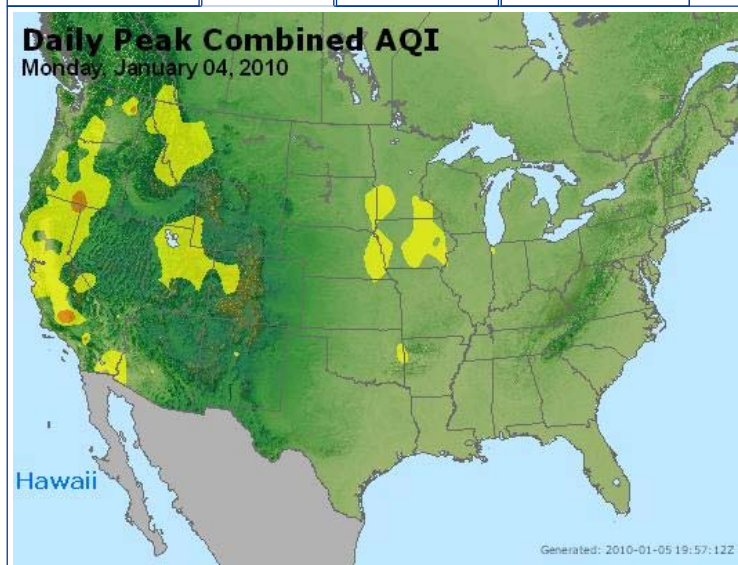

[About AIRNow](#) | [AIRNow Partners](#) | [FAQs](#) | [Contact Us](#)

Search:

LOCAL AIR QUALITY CONDITIONS AND FORECASTS

Zip Code:

State:

[U.S. Air Quality Summary (text)](#)

[AIRNow Home](#) >> [Air Quality Maps Archive](#) >> **United States**

- [AQI Animation](#)
- [AQI Peak](#)
- [Ozone Peak](#)
- [Particles Peak](#)

- Good
- Moderate
- USG
- Unhealthy
- Very Unhealthy
- Hazardous
- !
- Action Day

QUICK LINKS

Air Quality Action Days / Alerts AirCompare Air Quality Index (AQI) Calculator: AQI to Concentration Calculator: Concentration to AQI Canada Air Quality EnviroFlash E-mail FAQs Health Health Providers International Kids	Monitor Maps Movies NAQ Conferences NOAA Older Adults Ozone Particle Pollution (PM2.5, PM10) List of Partners For Partners Picturebook Publications Publicaciones (en español)	School Flag Program Smoke from Fires Students Teacher's Workshop Resources Toolkit for Facilitators UV Visibility Cameras Weathercasters What You Can Do

[Maps (1/1/2009 - 10/11/2009)](#) | [About the Data](#) | [For research and decision-making exercises](#) | [For feeds of AIRNOW data](#)

[Privacy and Security](#) | [Accessibility](#) | [Contact Us](#)

- [AIRNow on Facebook](#)
- [Subscribe to RSS](#)
- [Follow Us on Twitter](#)
- [Mobile](#)