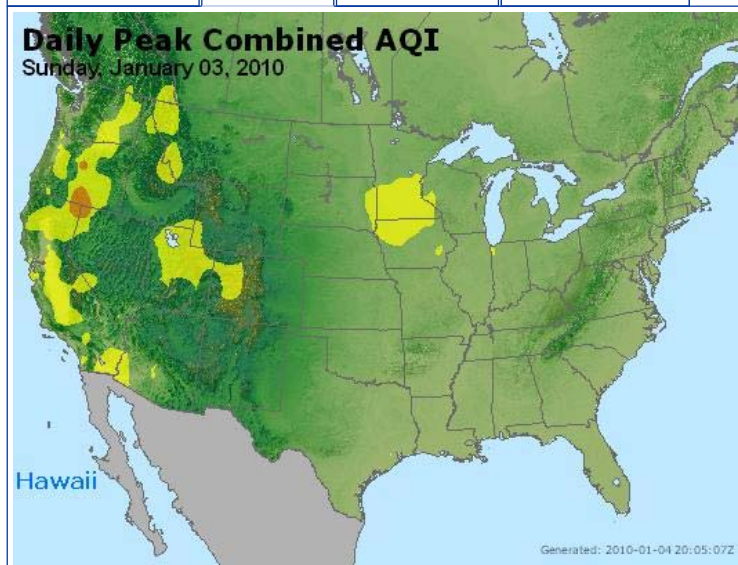

[About AIRNow](#) | [AIRNow Partners](#) | [FAQs](#) | [Contact Us](#)

Search:

LOCAL AIR QUALITY CONDITIONS AND FORECASTS

Zip Code: State:

[U.S. Air Quality Summary (text)](#)

[AIRNow Home](#) >> [Air Quality Maps Archive](#) >> **United States**

- [AQI Animation](#)
- [AQI Peak](#)
- [Ozone Peak](#)
- [Particles Peak](#)

- Good
- Moderate
- USG
- Unhealthy
- Very Unhealthy
- Hazardous
- ! Action Day

QUICK LINKS

Air Quality Action Days / Alerts AirCompare Air Quality Index (AQI) Calculator: AQI to Concentration Calculator: Concentration to AQI Canada Air Quality EnviroFlash E-mail FAQs Health Health Providers International Kids	Monitor Maps Movies NAQ Conferences NOAA Older Adults Ozone Particle Pollution (PM2.5, PM10) List of Partners For Partners Picturebook Publications Publicaciones (en español)	School Flag Program Smoke from Fires Students Teacher's Workshop Resources Toolkit for Facilitators UV Visibility Cameras Weathercasters What You Can Do

[Maps (1/1/2009 - 10/11/2009)](#) | [About the Data](#) | [For research and decision-making exercises](#) | [For feeds of AIRNOW data](#)

[Privacy and Security](#) | [Accessibility](#) | [Contact Us](#)

- [AIRNow on Facebook](#)
- [Subscribe to RSS](#)
- [Follow Us on Twitter](#)
- [Mobile](#)