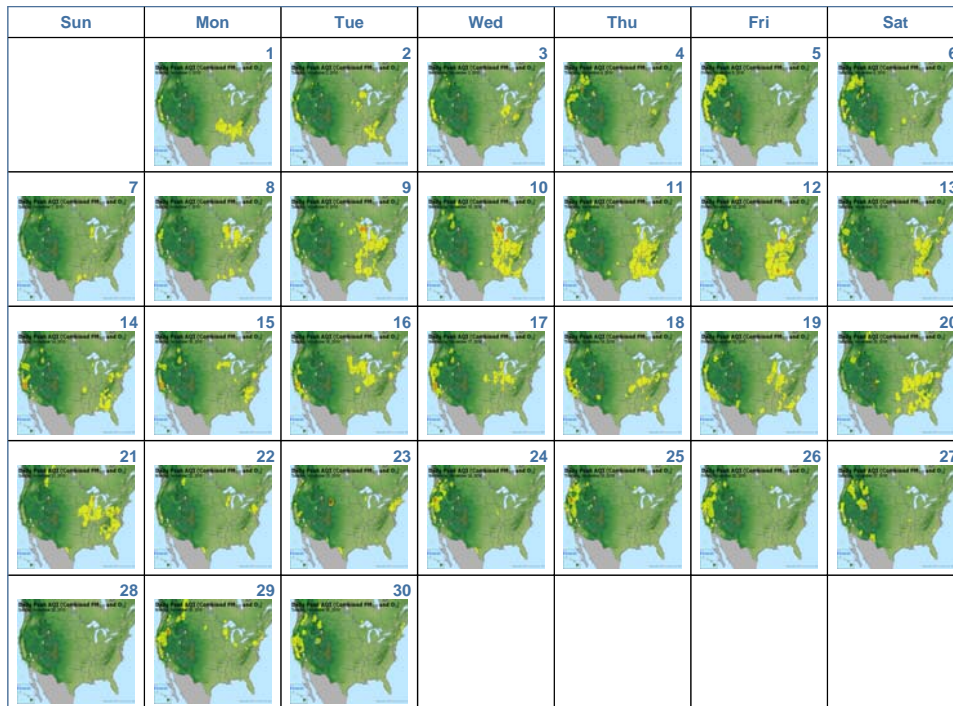

[About AIRNow](#) | [AIRNow Partners](#) | [FAQs](#) | [Contact Us](#)

Search:

LOCAL AIR QUALITY CONDITIONS AND FORECASTS

Zip Code: State:

[U.S. Air Quality Summary (text)](#)

[AIRNow Home](#) >> **Air Quality Maps - Archive - Monthly Overview**

Note: It is not possible to display maps prior to October 12, 2009 with our new system. For older maps please visit the [1/1/2009 - 10/11/2009 map directory](#) for instructions.

Map Type: ☐ AQI Peak ☒ United States
Map Region:
Month: ☐ November ☒ 2010 **Year:**

November 2010

[Maps (1/1/2009 - 10/11/2009)](#) | [About the Data](#) | [For research and decision-making exercises](#) | [For feeds of AIRNOW data](#)

[Privacy and Security](#) | [Accessibility](#) | [Contact Us](#)

[AIRNow on Facebook](#)
[Subscribe to RSS](#)
[Follow Us on Twitter](#)
[Mobile](#)