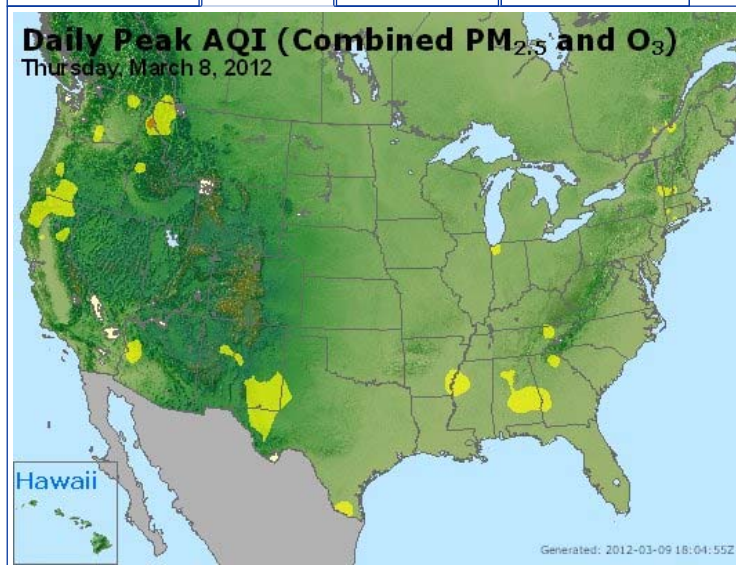

[About AIRNow](#) | [AIRNow Partners](#) | [FAQs](#) | [Contact Us](#)

Search:

LOCAL AIR QUALITY CONDITIONS AND FORECASTS

Zip Code: State:

[U.S. Air Quality Summary (text)](#)

[AIRNow Home](#) >> [Air Quality Maps Archive](#) >> **United States**

- [AQI Animation](#)
- [AQI Peak](#)
- [Ozone Peak](#)
- [Particles Peak](#)

- Good
- Moderate
- USC
- Unhealthy
- Very Unhealthy
- Hazardous
- !
- Action Day

QUICK LINKS

Air Quality Action Days / Alerts AirCompare Air Quality Index (AQI) Calculator: AQI to Concentration Calculator: Concentration to AQI Canada Air Quality EnviroFlash E-mail FAQs Health Health Providers International Kids	Monitor Maps Movies NAQ Conferences NOAA Older Adults Ozone Particle Pollution (PM2.5, PM10) List of Partners For Partners Picturebook Publications Publicaciones (en español)	School Flag Program Smoke from Fires Students Teacher's Workshop Resources Toolkit for Facilitators UV Visibility Cameras Weathercasters What You Can Do

[Maps (1/1/2009 - 10/11/2009)](#) | [About the Data](#) | [For research and decision-making exercises](#) | [For feeds of AIRNOW data](#)

[Privacy and Security](#) | [Accessibility](#) | [Contact Us](#)

- [AIRNow on Facebook](#)
- [Subscribe to RSS](#)
- [Follow Us on Twitter](#)
- [Mobile](#)