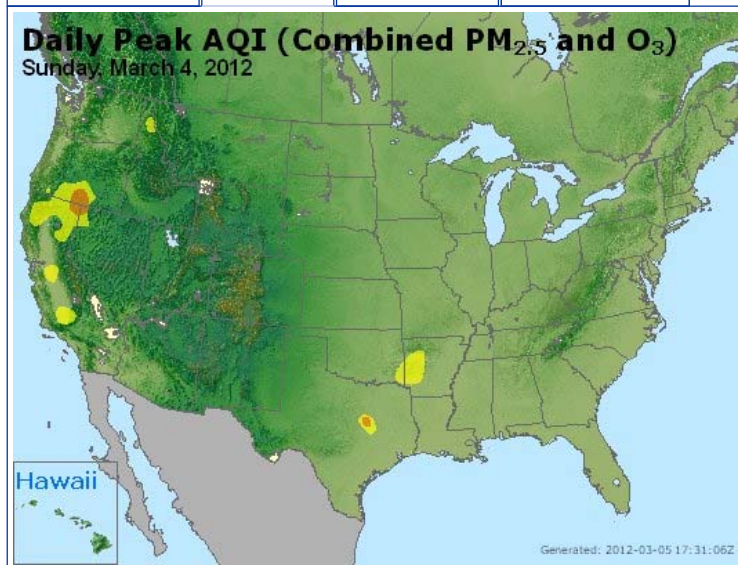

[About AIRNow](#) | [AIRNow Partners](#) | [FAQs](#) | [Contact Us](#)

Search:

LOCAL AIR QUALITY CONDITIONS AND FORECASTS

Zip Code: State:

[U.S. Air Quality Summary (text)](#)

[AIRNow Home](#) >> [Air Quality Maps Archive](#) >> **United States**

- [AQI Animation](#)
- [AQI Peak](#)
- [Ozone Peak](#)
- [Particles Peak](#)

- Good
- Moderate
- USC
- Unhealthy
- Very Unhealthy
- Hazardous
- !
- Action Day

QUICK LINKS

Air Quality Action Days / Alerts AirCompare Air Quality Index (AQI) Calculator: AQI to Concentration Calculator: Concentration to AQI Canada Air Quality EnviroFlash E-mail FAQs Health Health Providers International Kids	Monitor Maps Movies NAQ Conferences NOAA Older Adults Ozone Particle Pollution (PM2.5, PM10) List of Partners For Partners Picturebook Publications Publicaciones (en español)	School Flag Program Smoke from Fires Students Teacher's Workshop Resources Toolkit for Facilitators UV Visibility Cameras Weathercasters What You Can Do

[Maps (1/1/2009 - 10/11/2009)](#) | [About the Data](#) | [For research and decision-making exercises](#) | [For feeds of AIRNOW data](#)

[Privacy and Security](#) | [Accessibility](#) | [Contact Us](#)

- [AIRNow on Facebook](#)
- [Subscribe to RSS](#)
- [Follow Us on Twitter](#)
- [Mobile](#)