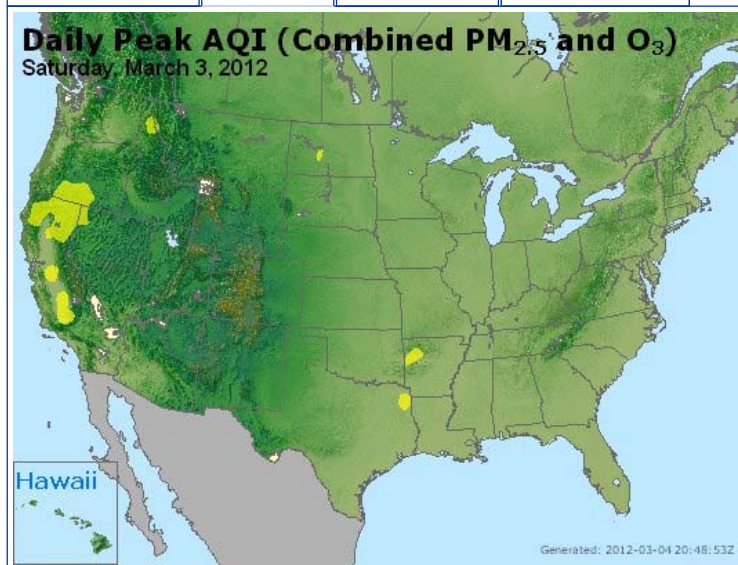

[About AIRNow](#) | [AIRNow Partners](#) | [FAQs](#) | [Contact Us](#)

Search:

LOCAL AIR QUALITY CONDITIONS AND FORECASTS

Zip Code: State:

[U.S. Air Quality Summary (text)](#)

[AIRNow Home](#) >> [Air Quality Maps Archive](#) >> **United States**

- [AQI Animation](#)
- [AQI Peak](#)
- [Ozone Peak](#)
- [Particles Peak](#)

- Good
- Moderate
- USC
- Unhealthy
- Very Unhealthy
- Hazardous
- !
- Action Day

QUICK LINKS

Air Quality Action Days / Alerts AirCompare Air Quality Index (AQI) Calculator: AQI to Concentration Calculator: Concentration to AQI Canada Air Quality EnviroFlash E-mail FAQs Health Health Providers International Kids	Monitor Maps Movies NAQ Conferences NOAA Older Adults Ozone Particle Pollution (PM2.5, PM10) List of Partners For Partners Picturebook Publications Publicaciones (en español)	School Flag Program Smoke from Fires Students Teacher's Workshop Resources Toolkit for Facilitators UV Visibility Cameras Weathercasters What You Can Do

[Maps (1/1/2009 - 10/11/2009)](#) | [About the Data](#) | [For research and decision-making exercises](#) | [For feeds of AIRNOW data](#)

[Privacy and Security](#) | [Accessibility](#) | [Contact Us](#)

- [AIRNow on Facebook](#)
- [Subscribe to RSS](#)
- [Follow Us on Twitter](#)
- [Mobile](#)