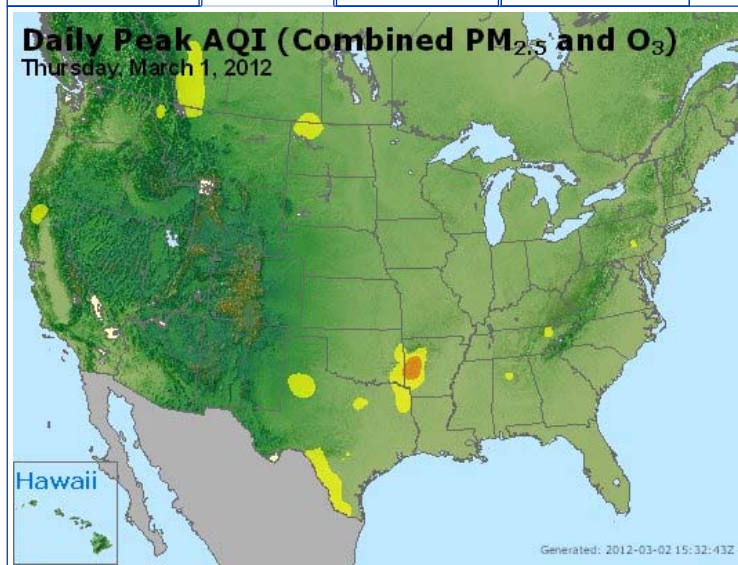

[About AIRNow](#) | [AIRNow Partners](#) | [FAQs](#) | [Contact Us](#)

Search:

LOCAL AIR QUALITY CONDITIONS AND FORECASTS

Zip Code: State:

[U.S. Air Quality Summary (text)](#)

[AIRNow Home](#) >> [Air Quality Maps Archive](#) >> **United States**

- [AQI Animation](#)
- [AQI Peak](#)
- [Ozone Peak](#)
- [Particles Peak](#)

- Good
- Moderate
- USC
- Unhealthy
- Very Unhealthy
- Hazardous
- !
- Action Day

QUICK LINKS

Air Quality Action Days / Alerts AirCompare Air Quality Index (AQI) Calculator: AQI to Concentration Calculator: Concentration to AQI Canada Air Quality EnviroFlash E-mail FAQs Health Health Providers International Kids	Monitor Maps Movies NAQ Conferences NOAA Older Adults Ozone Particle Pollution (PM2.5, PM10) List of Partners For Partners Picturebook Publications Publicaciones (en español)	School Flag Program Smoke from Fires Students Teacher's Workshop Resources Toolkit for Facilitators UV Visibility Cameras Weathercasters What You Can Do

[Maps (1/1/2009 - 10/11/2009)](#) | [About the Data](#) | [For research and decision-making exercises](#) | [For feeds of AIRNOW data](#)

[Privacy and Security](#) | [Accessibility](#) | [Contact Us](#)

- [AIRNow on Facebook](#)
- [Subscribe to RSS](#)
- [Follow Us on Twitter](#)
- [Mobile](#)