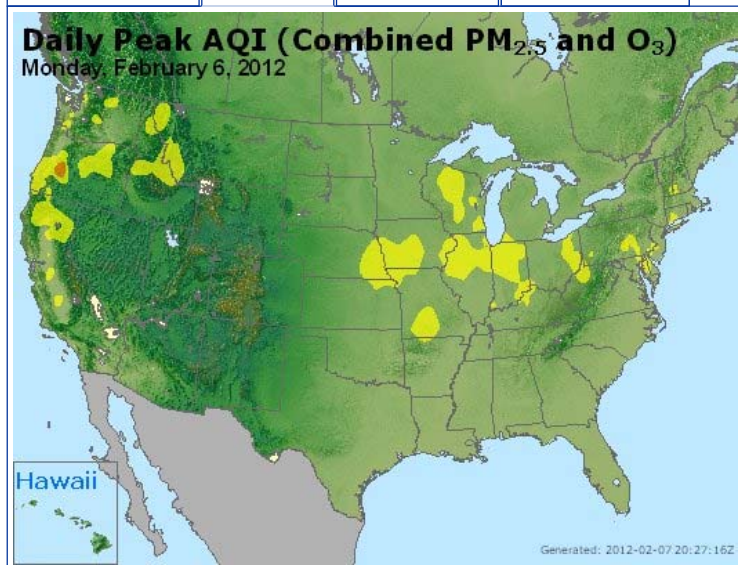

[About AIRNow](#) | [AIRNow Partners](#) | [FAQs](#) | [Contact Us](#)

Search:

LOCAL AIR QUALITY CONDITIONS AND FORECASTS

Zip Code: State:

[U.S. Air Quality Summary (text)](#)

[AIRNow Home](#) >> [Air Quality Maps Archive](#) >> **United States**

- [AQI Animation](#)
- [AQI Peak](#)
- [Ozone Peak](#)
- [Particles Peak](#)

- Good
- Moderate
- USC
- Unhealthy
- Very Unhealthy
- Hazardous
- !
- Action Day

QUICK LINKS

Air Quality Action Days / Alerts AirCompare Air Quality Index (AQI) Calculator: AQI to Concentration Calculator: Concentration to AQI Canada Air Quality EnviroFlash E-mail FAQs Health Health Providers International Kids	Monitor Maps Movies NAQ Conferences NOAA Older Adults Ozone Particle Pollution (PM2.5, PM10) List of Partners For Partners Picturebook Publications Publicaciones (en español)	School Flag Program Smoke from Fires Students Teacher's Workshop Resources Toolkit for Facilitators UV Visibility Cameras Weathercasters What You Can Do

[Maps (1/1/2009 - 10/11/2009)](#) | [About the Data](#) | [For research and decision-making exercises](#) | [For feeds of AIRNOW data](#)

[Privacy and Security](#) | [Accessibility](#) | [Contact Us](#)

AIRNow on Facebook
 Subscribe to RSS
 Follow Us on Twitter
 Mobile