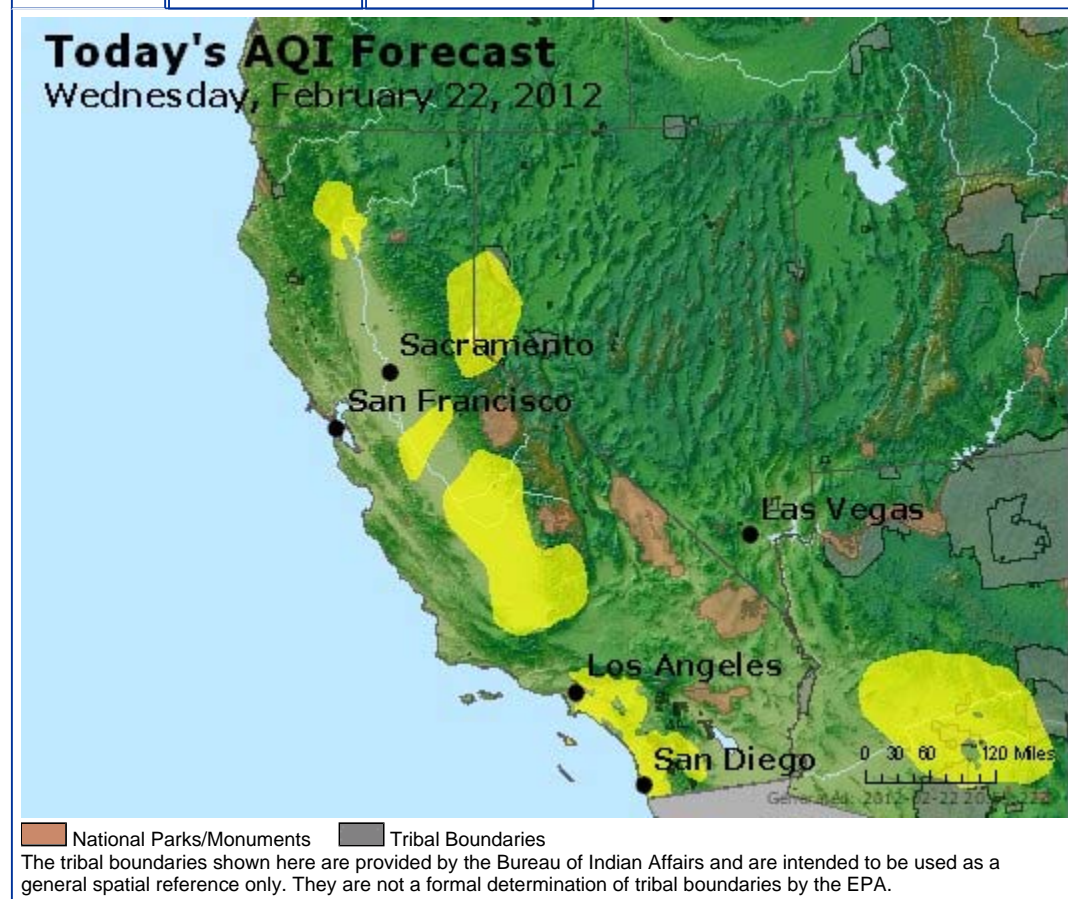

[About AIRNow](#) | [AIRNow Partners](#) | [FAQs](#) | [Contact Us](#)

LOCAL AIR QA

Zip Code: State:

[U.S. Air Quality Summary (text)](#)

AIRNow Home >> California >> **Mendocino County**

Antelope Valley Air Quality Management District, Bay Area Air Quality Management District, California Control District, Mojave Desert Air Quality Management District, Monterey Bay Unified Air Pollution Control District, Sacramento Metropolitan Air Quality Management District, San Diego County Air Pollution Control District, San Luis Obispo County Air Pollution Control District, Santa Barbara County Air Pollution Management District, Ventura County Air Pollution Control District, Yolo-Solano Air Quality Management District

Data courtesy of:

Forecast | **Current AQI** | **AQI Animation**

Today
Air Quality   Health Message
Particles (PM10)   Particles (PM2.5)   Ozone
Past

Good

Moderate

USG

Unhealthy

Very Unhealthy

Hazardous

Action Day

[Local Air Quality Resources](#)