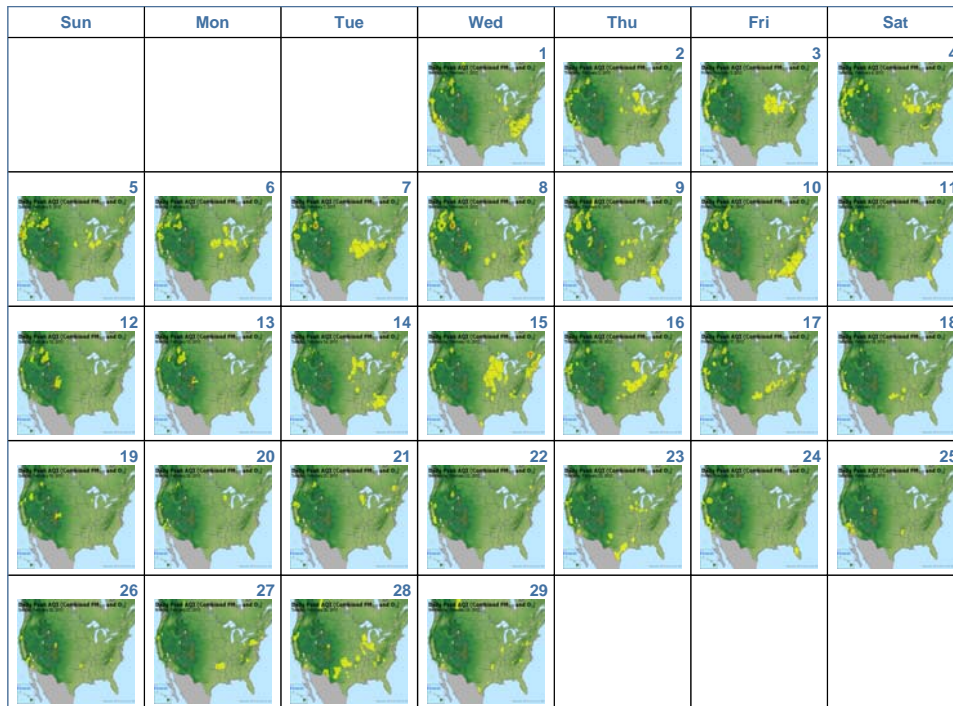

[About AIRNow](#) | [AIRNow Partners](#) | [FAQs](#) | [Contact Us](#)

Search:

LOCAL AIR QUALITY CONDITIONS AND FORECASTS

Zip Code: State:

[U.S. Air Quality Summary (text)](#)

[AIRNow Home](#) >> **Air Quality Maps - Archive - Monthly Overview**

Note: It is not possible to display maps prior to October 12, 2009 with our new system. For older maps please visit the [1/1/2009 - 10/11/2009 map directory](#) for instructions.

Map Type: ☐ AQI Peak ☒ United States
Map Region:
Month: **Year:**

February 2012

[Maps (1/1/2009 - 10/11/2009)](#) | [About the Data](#) | [For research and decision-making exercises](#) | [For feeds of AIRNOW data](#)

[Privacy and Security](#) | [Accessibility](#) | [Contact Us](#)

[AIRNow on Facebook](#) [Subscribe to RSS](#) [Follow Us on Twitter](#) [Mobile](#)