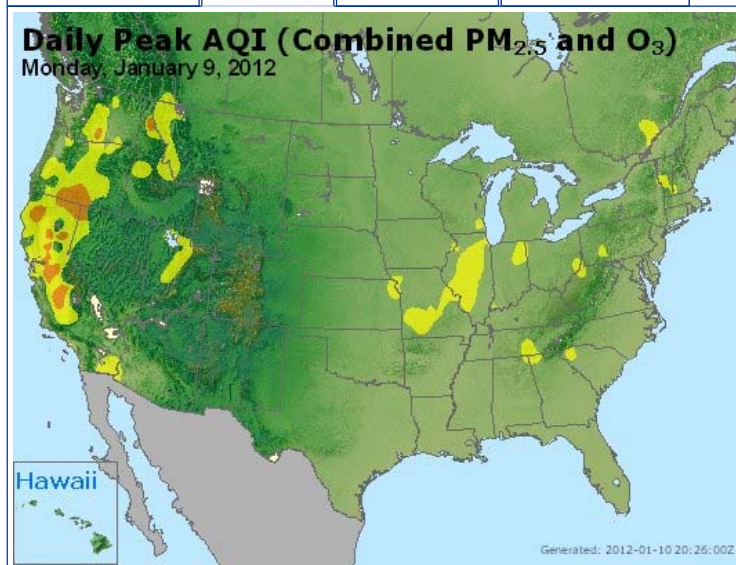

[About AIRNow](#) | [AIRNow Partners](#) | [FAQs](#) | [Contact Us](#)

Search:

LOCAL AIR QUALITY CONDITIONS AND FORECASTS

Zip Code: State:

[U.S. Air Quality Summary (text)](#)

[AIRNow Home](#) >> [Air Quality Maps Archive](#) >> **United States**

- [AQI Animation](#)
- [AQI Peak](#)
- [Ozone Peak](#)
- [Particles Peak](#)

- Good
- Moderate
- USC
- Unhealthy
- Very Unhealthy
- Hazardous
- !
- Action Day

QUICK LINKS

Air Quality Action Days / Alerts AirCompare Air Quality Index (AQI) Calculator: AQI to Concentration Calculator: Concentration to AQI Canada Air Quality EnviroFlash E-mail FAQs Health Health Providers International Kids	Monitor Maps Movies NAQ Conferences NOAA Older Adults Ozone Particle Pollution (PM2.5, PM10) List of Partners For Partners Picturebook Publications Publicaciones (en español)	School Flag Program Smoke from Fires Students Teacher's Workshop Resources Toolkit for Facilitators UV Visibility Cameras Weathercasters What You Can Do

[Maps (1/1/2009 - 10/11/2009)](#) | [About the Data](#) | [For research and decision-making exercises](#) | [For feeds of AIRNOW data](#)

[Privacy and Security](#) | [Accessibility](#) | [Contact Us](#)

- [AIRNow on Facebook](#)
- [Subscribe to RSS](#)
- [Follow Us on Twitter](#)
- [Mobile](#)