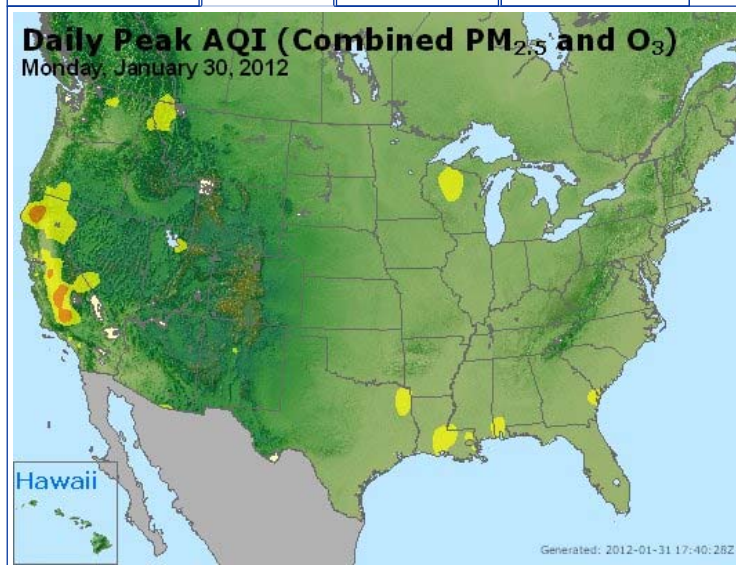

[About AIRNow](#) | [AIRNow Partners](#) | [FAQs](#) | [Contact Us](#)

Search:

LOCAL AIR QUALITY CONDITIONS AND FORECASTS

Zip Code: State:

[U.S. Air Quality Summary (text)](#)

[AIRNow Home](#) >> [Air Quality Maps Archive](#) >> **United States**

- [AQI Animation](#)
- [AQI Peak](#)
- [Ozone Peak](#)
- [Particles Peak](#)

- Good
- Moderate
- USG
- Unhealthy
- Very Unhealthy
- Hazardous
- !
- Action Day

QUICK LINKS

Air Quality Action Days / Alerts AirCompare Air Quality Index (AQI) Calculator: AQI to Concentration Calculator: Concentration to AQI Canada Air Quality EnviroFlash E-mail FAQs Health Health Providers International Kids	Monitor Maps Movies NAQ Conferences NOAA Older Adults Ozone Particle Pollution (PM2.5, PM10) List of Partners For Partners Picturebook Publications Publicaciones (en español)	School Flag Program Smoke from Fires Students Teacher's Workshop Resources Toolkit for Facilitators UV Visibility Cameras Weathercasters What You Can Do

[Maps (1/1/2009 - 10/11/2009)](#) | [About the Data](#) | [For research and decision-making exercises](#) | [For feeds of AIRNOW data](#)

[Privacy and Security](#) | [Accessibility](#) | [Contact Us](#)

- [AIRNow on Facebook](#)
- [Subscribe to RSS](#)
- [Follow Us on Twitter](#)
- [Mobile](#)