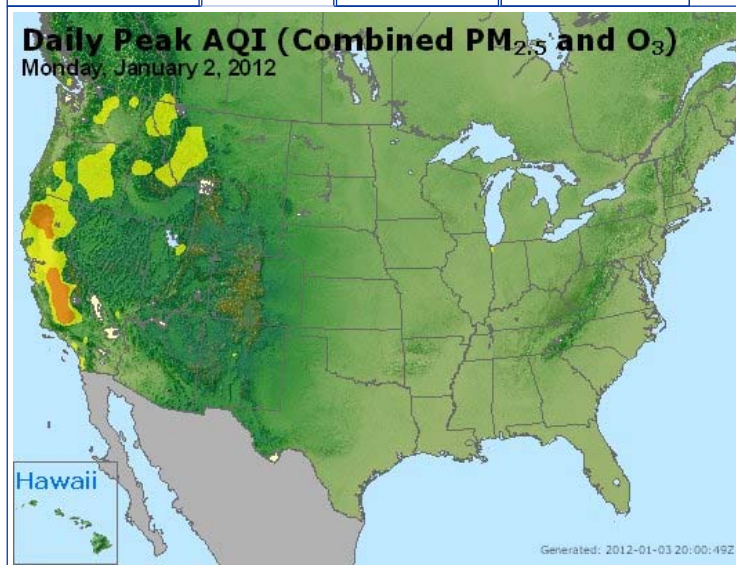

[About AIRNow](#) | [AIRNow Partners](#) | [FAQs](#) | [Contact Us](#)

Search:

LOCAL AIR QUALITY CONDITIONS AND FORECASTS

Zip Code: State:

[U.S. Air Quality Summary (text)](#)

[AIRNow Home](#) >> [Air Quality Maps Archive](#) >> **United States**

- [AQI Animation](#)
- [AQI Peak](#)
- [Ozone Peak](#)
- [Particles Peak](#)

- Good
- Moderate
- USC
- Unhealthy
- Very Unhealthy
- Hazardous
- !
- Action Day

QUICK LINKS

Air Quality Action Days / Alerts AirCompare Air Quality Index (AQI) Calculator: AQI to Concentration Calculator: Concentration to AQI Canada Air Quality EnviroFlash E-mail FAQs Health Health Providers International Kids	Monitor Maps Movies NAQ Conferences NOAA Older Adults Ozone Particle Pollution (PM2.5, PM10) List of Partners For Partners Picturebook Publications Publicaciones (en español)	School Flag Program Smoke from Fires Students Teacher's Workshop Resources Toolkit for Facilitators UV Visibility Cameras Weathercasters What You Can Do

[Maps (1/1/2009 - 10/11/2009)](#) | [About the Data](#) | [For research and decision-making exercises](#) | [For feeds of AIRNOW data](#)

[Privacy and Security](#) | [Accessibility](#) | [Contact Us](#)

- [AIRNow on Facebook](#)
- [Subscribe to RSS](#)
- [Follow Us on Twitter](#)
- [Mobile](#)